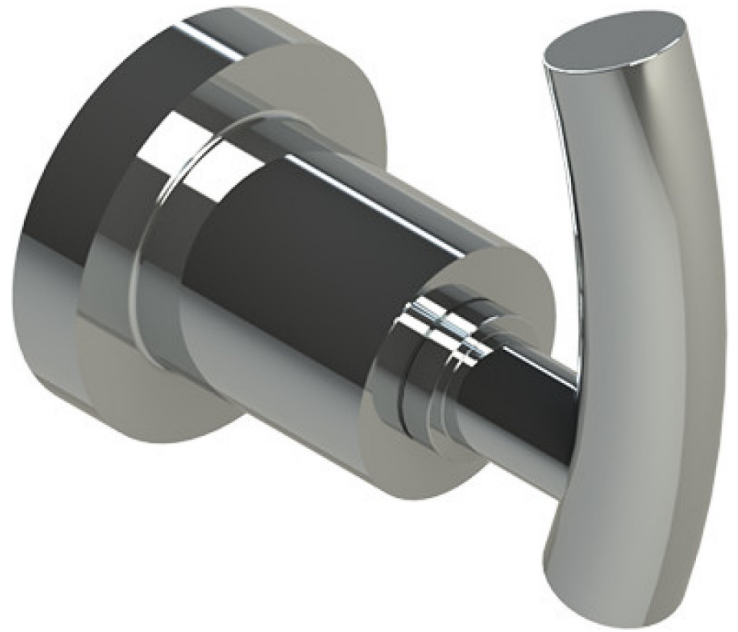

# 4LHOLCHCH Specifications

TEMPERATURE CONTROL VALVE WITH STOPS & VOLUME CONTROL, TRIM ONLY

VOLUME CONTROL VALVE, TRIM ONLY