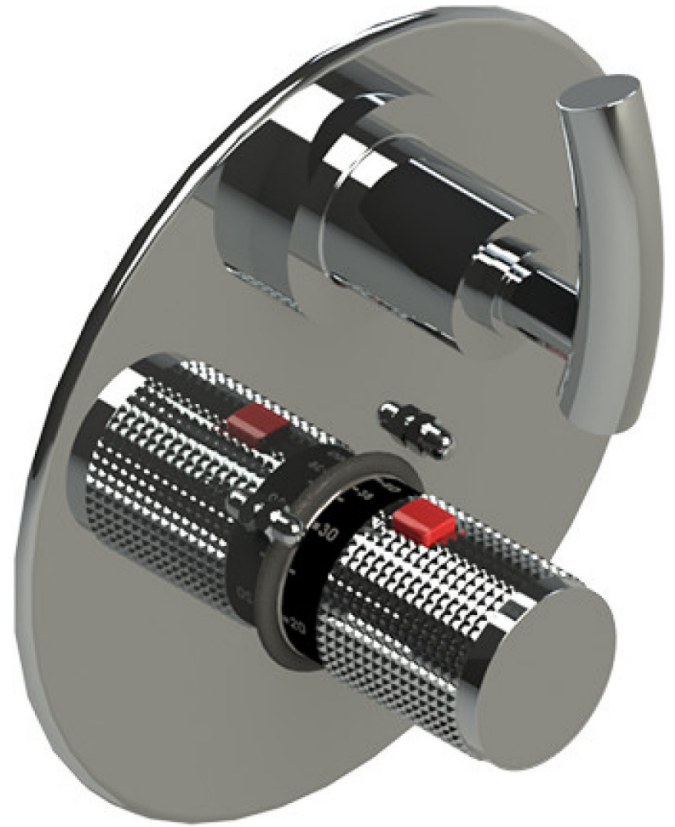

# 4LHOLCHCH Specifications

TEMPERATURE CONTROL VALVE WITH STOPS & VOLUME CONTROL, TRIM ONLY

VOLUME CONTROL VALVE, TRIM ONLY