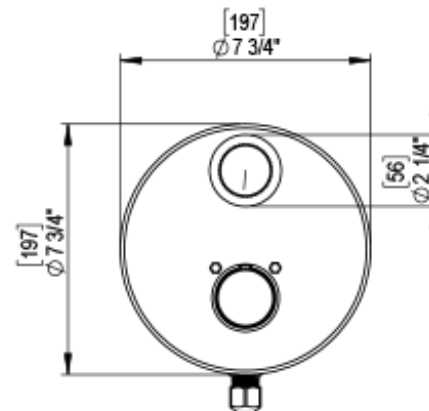

# 4LHOLCHCH Specifications

TEMPERATURE CONTROL VALVE WITH STOPS & VOLUME CONTROL, TRIM ONLY

VOLUME CONTROL VALVE, TRIM ONLY