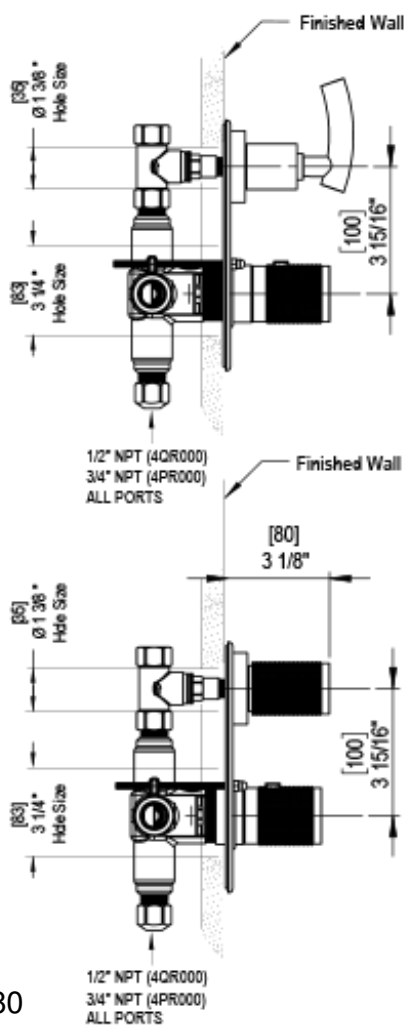

# 4LHOLCHCH Specifications

TEMPERATURE CONTROL VALVE WITH STOPS & VOLUME CONTROL, TRIM ONLY

VOLUME CONTROL VALVE, TRIM ONLY