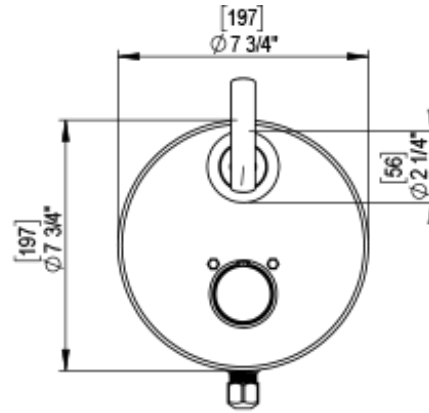

# 4LHOLCHCH Specifications

TEMPERATURE CONTROL VALVE WITH STOPS & VOLUME CONTROL, TRIM ONLY

VOLUME CONTROL VALVE, TRIM ONLY