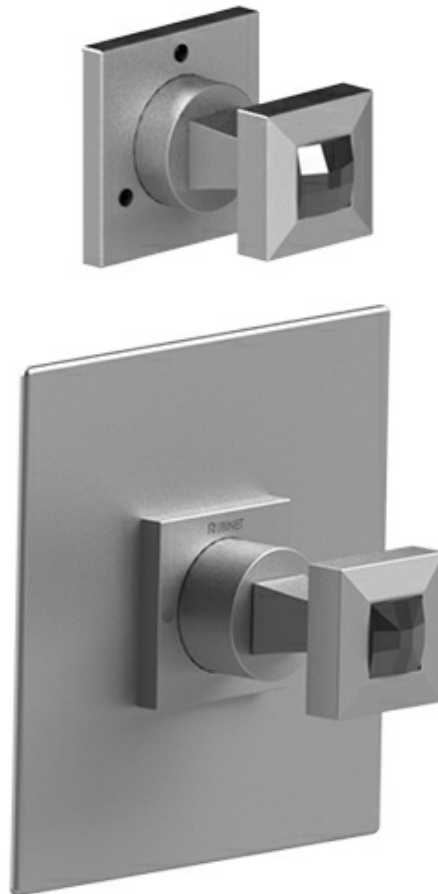

# 3YICLCHCH Specifications

PRESSURE BALANCE SHOWER VALVE WITH STOPS TRIM ONLY

THREE WAY DIVERTER VALVE WITH SHARED OUTLETS IN BETWEEN FUNCTIONS TRIM ONLY