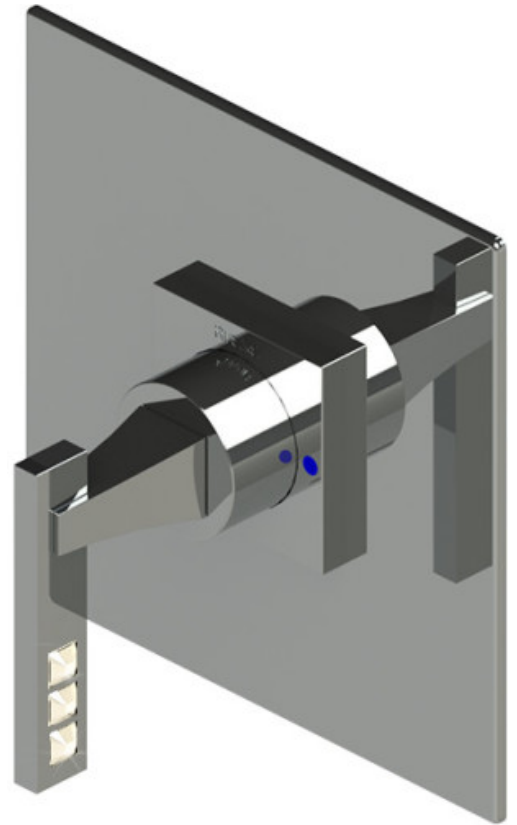

# 3YICLCHCH Specifications

PRESSURE BALANCE SHOWER VALVE WITH STOPS TRIM ONLY

THREE WAY DIVERTER VALVE WITH SHARED OUTLETS IN BETWEEN FUNCTIONS TRIM ONLY