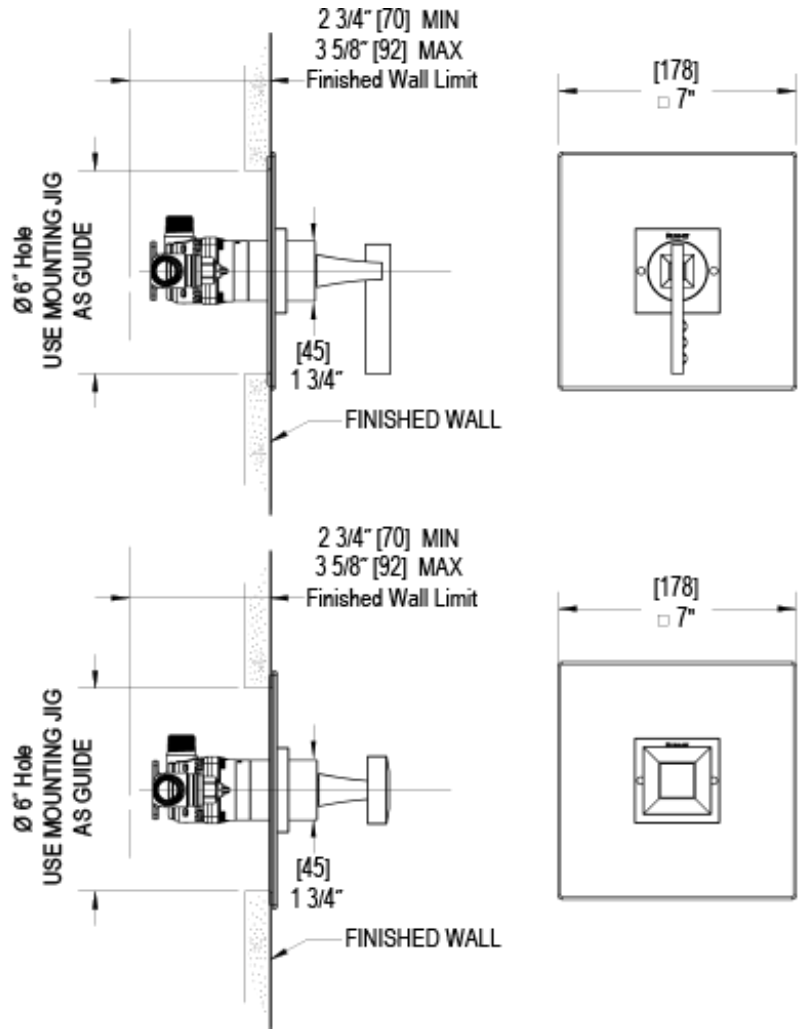

# 3YICLCHCH Specifications

PRESSURE BALANCE SHOWER VALVE WITH STOPS TRIM ONLY

THREE WAY DIVERTER VALVE WITH SHARED OUTLETS IN BETWEEN FUNCTIONS TRIM ONLY