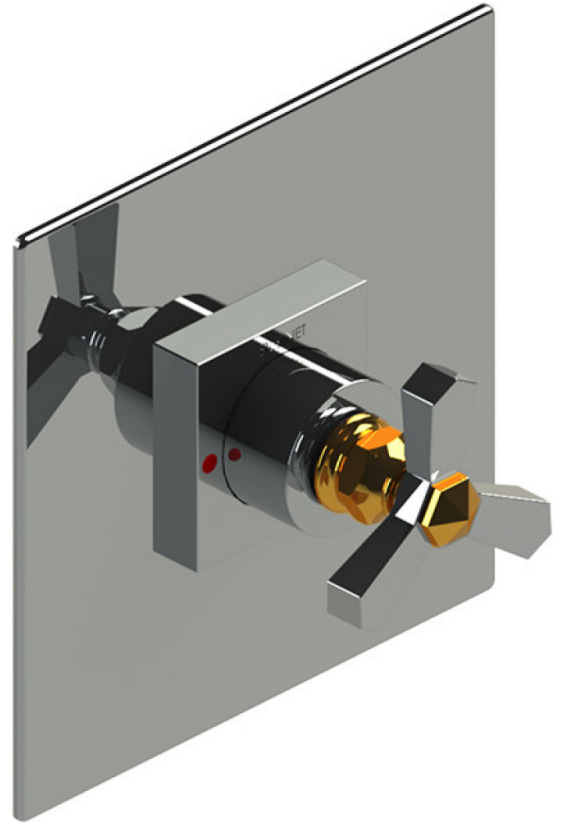

3YHXCCHGD Specifications

PRESSURE BALANCE SHOWER VALVE WITH STOPS TRIM ONLY