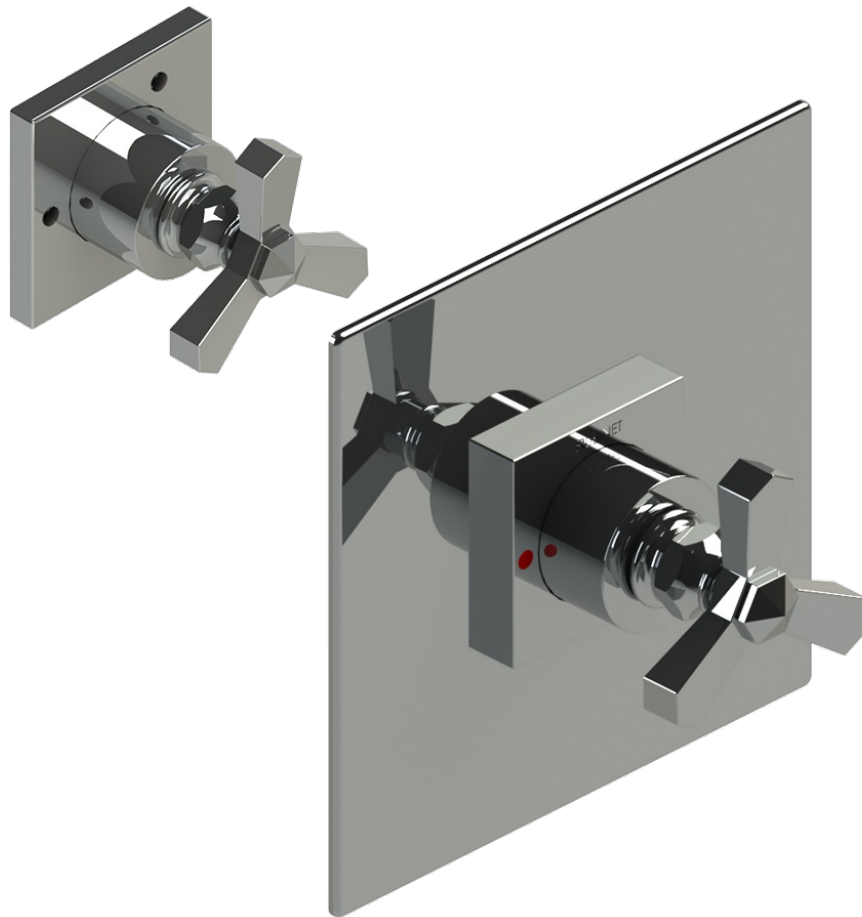

3YHXCCHGD Specifications

PRESSURE BALANCE SHOWER VALVE WITH STOPS TRIM ONLY