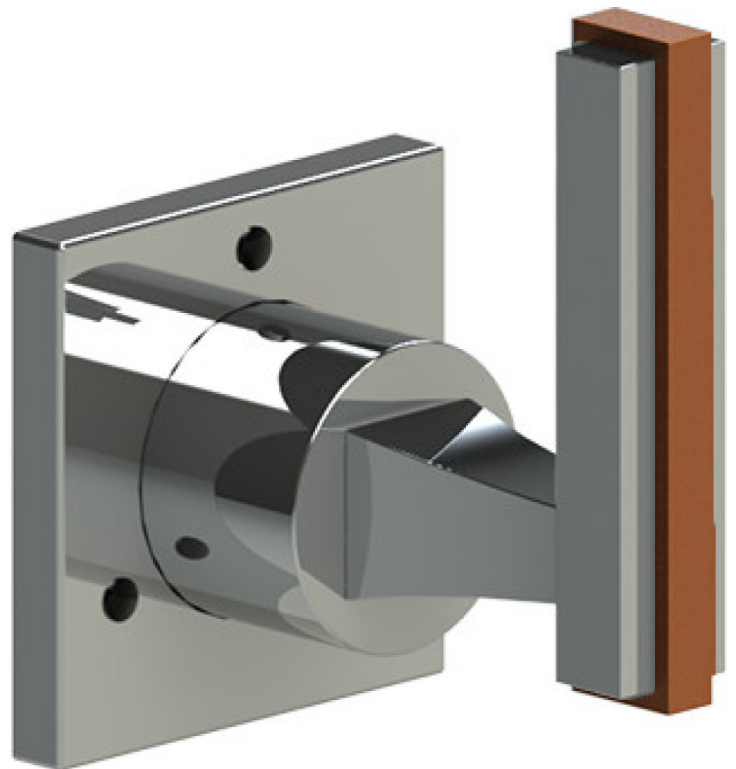

# 3YMLCHACM Specifications

PRESSURE BALANCE SHOWER VALVE WITH STOPS TRIM ONLY

THREE WAY DIVERTER VALVE WITH SHARED OUTLETS IN BETWEEN FUNCTIONS TRIM ONLY