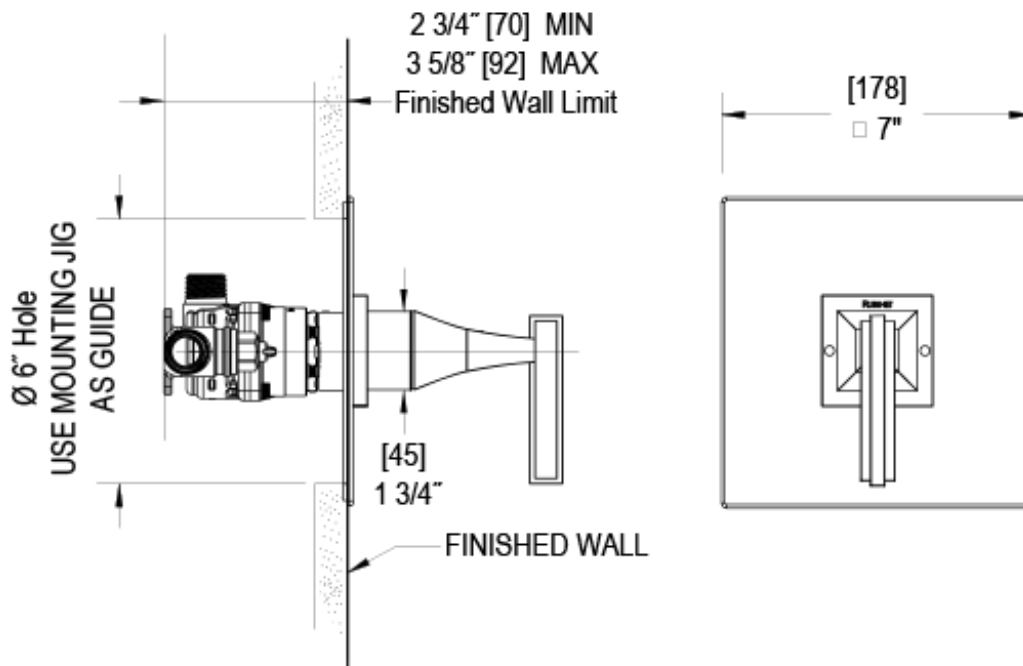

# 3YMLCHACM Specifications

PRESSURE BALANCE SHOWER VALVE WITH STOPS TRIM ONLY

THREE WAY DIVERTER VALVE WITH SHARED OUTLETS IN BETWEEN FUNCTIONS TRIM ONLY