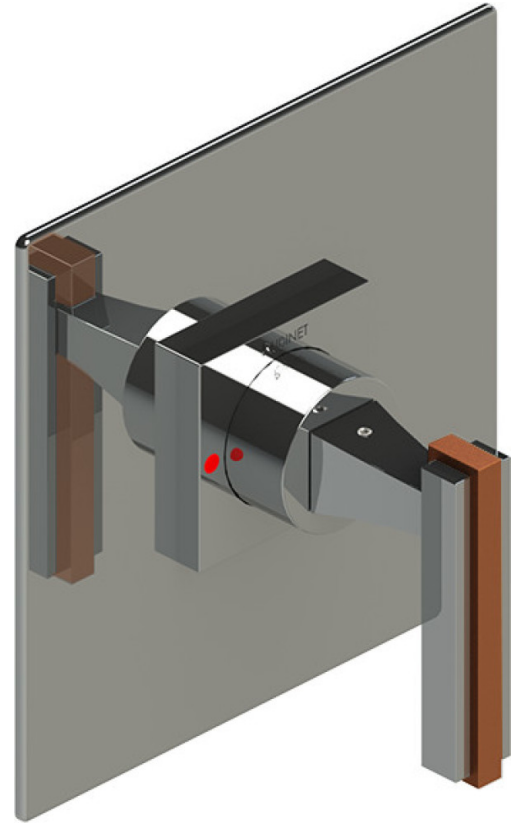

# 3YMLCHACM Specifications

PRESSURE BALANCE SHOWER VALVE WITH STOPS TRIM ONLY

THREE WAY DIVERTER VALVE WITH SHARED OUTLETS IN BETWEEN FUNCTIONS TRIM ONLY