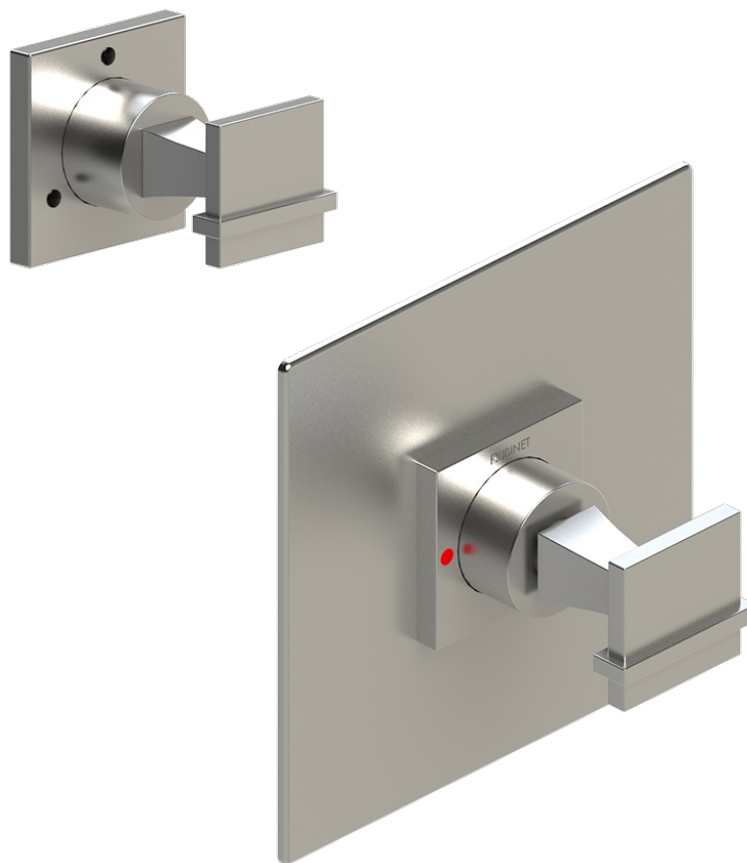

# 3YMLCHACM Specifications

PRESSURE BALANCE SHOWER VALVE WITH STOPS TRIM ONLY

THREE WAY DIVERTER VALVE WITH SHARED OUTLETS IN BETWEEN FUNCTIONS TRIM ONLY