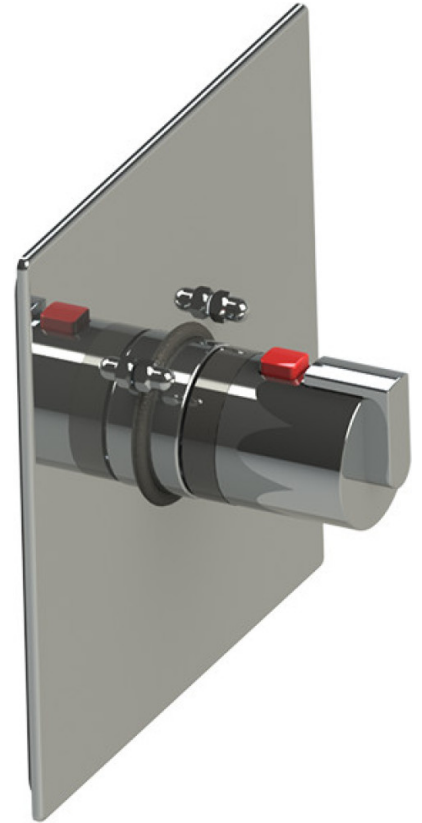

# 2SRTLCHCH Specifications

TEMPERATURE CONTROL VALVE WITH STOPS, TRIM ONLY

THREE WAY DIVERTER WITH SHUT-OFFS IN BETWEEN FUNCTIONS, TRIM ONLY