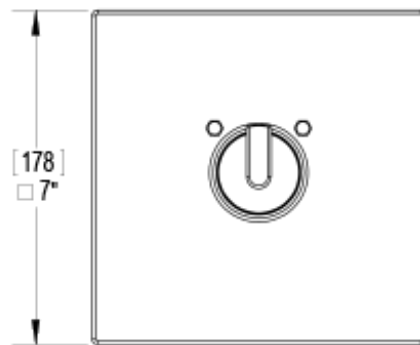

# 2SRTLCHCH Specifications

TEMPERATURE CONTROL VALVE WITH STOPS, TRIM ONLY

THREE WAY DIVERTER WITH SHUT-OFFS IN BETWEEN FUNCTIONS, TRIM ONLY