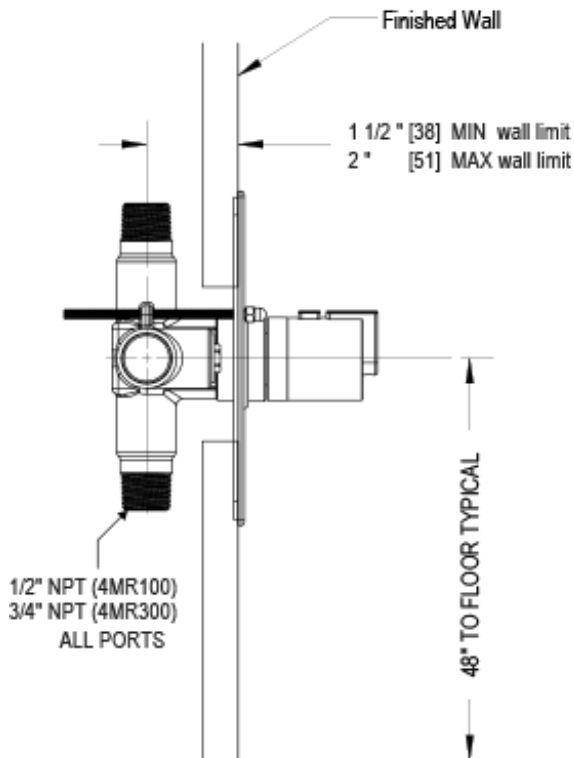

# 2SRTLCHCH Specifications

TEMPERATURE CONTROL VALVE WITH STOPS, TRIM ONLY

THREE WAY DIVERTER WITH SHUT-OFFS IN BETWEEN FUNCTIONS, TRIM ONLY