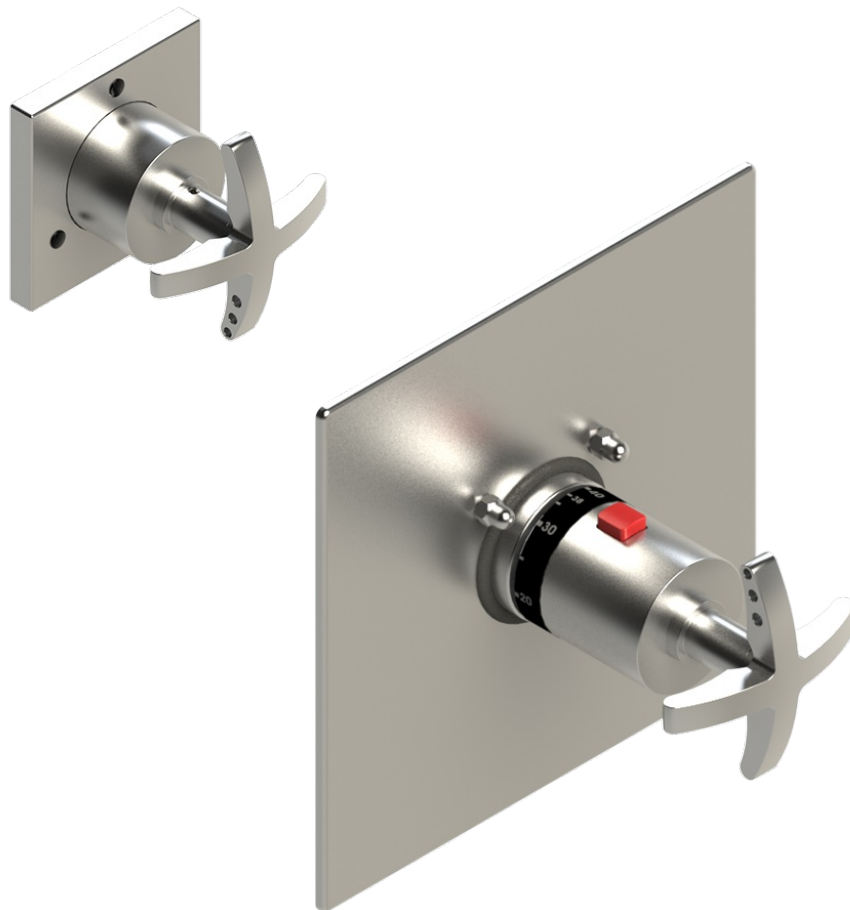

2SLACCHABM Specifications

THREE WAY DIVERTER WITH SHUT-OFFS IN BETWEEN FUNCTIONS TRIM ONLY