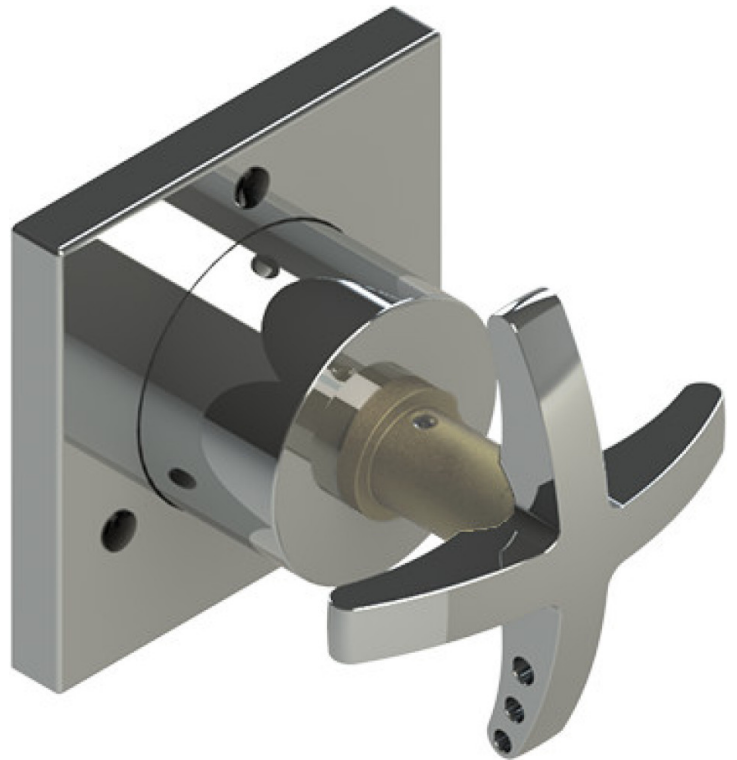

2SLACCHABM Specifications

THREE WAY DIVERTER WITH SHUT-OFFS IN BETWEEN FUNCTIONS TRIM ONLY