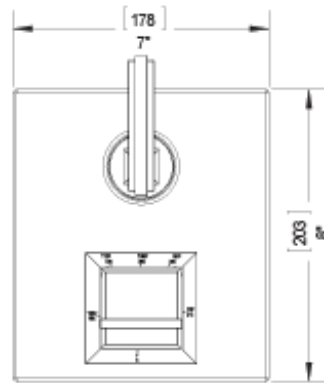

2RMQLCHABM Specifications

TEMPERATURE CONTROL VALVE WITH STOPS & TWO WAY DIVERTER WITH SHUT-OFF TRIM ONLY

VOLUME CONTROL VALVE TRIM ONLY