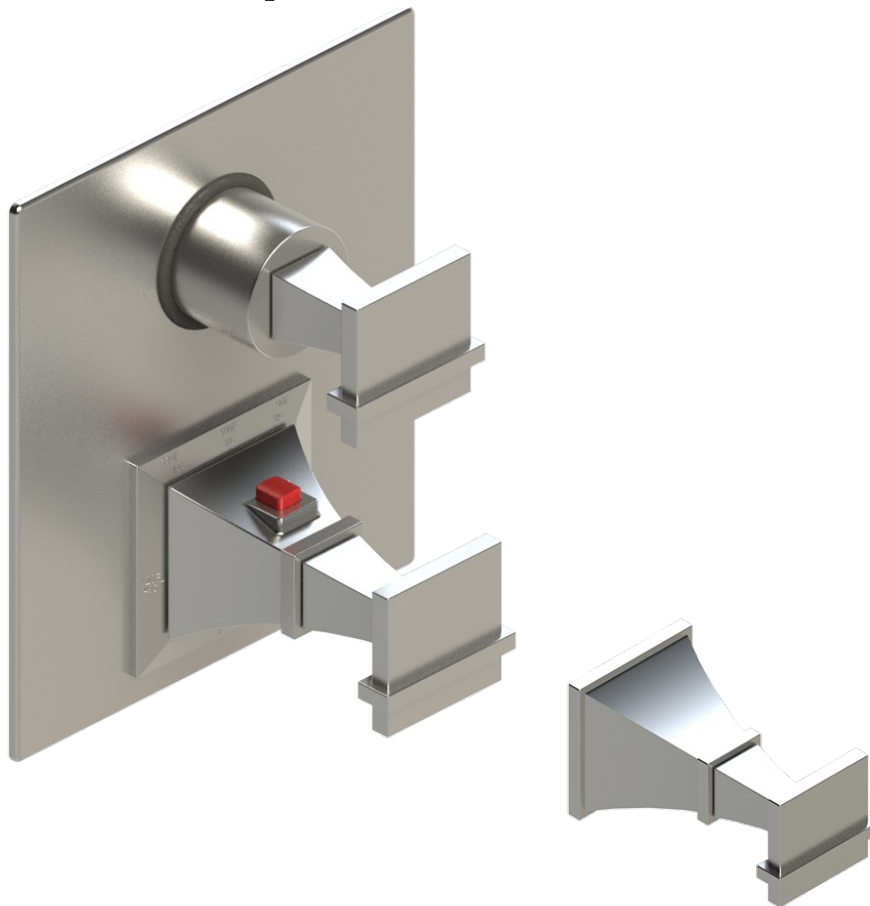

2RMQLCHABM Specifications

TEMPERATURE CONTROL VALVE WITH STOPS & TWO WAY DIVERTER WITH SHUT-OFF TRIM ONLY

VOLUME CONTROL VALVE TRIM ONLY