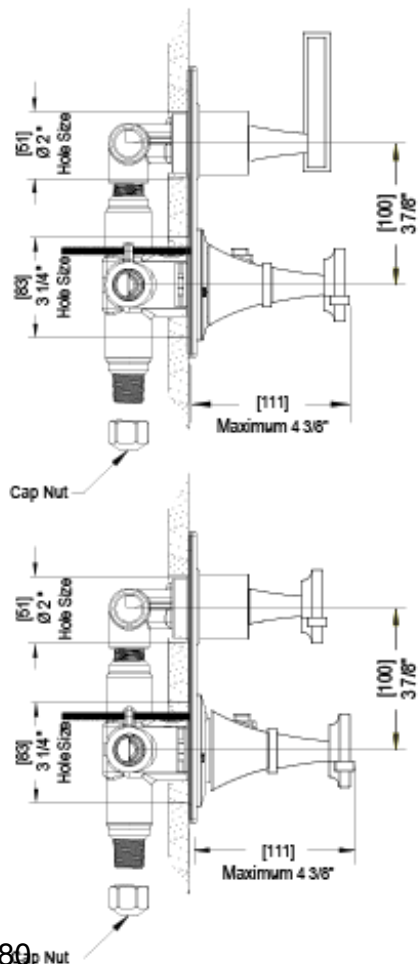

2RMQLCHABM Specifications

TEMPERATURE CONTROL VALVE WITH STOPS & TWO WAY DIVERTER WITH SHUT-OFF TRIM ONLY

VOLUME CONTROL VALVE TRIM ONLY