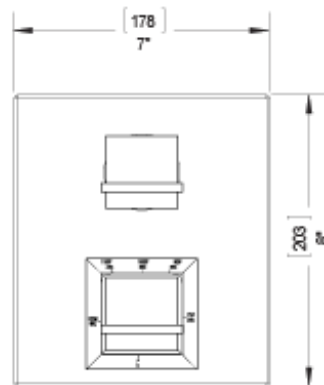

2RMQLCHABM Specifications

TEMPERATURE CONTROL VALVE WITH STOPS & TWO WAY DIVERTER WITH SHUT-OFF TRIM ONLY

VOLUME CONTROL VALVE TRIM ONLY