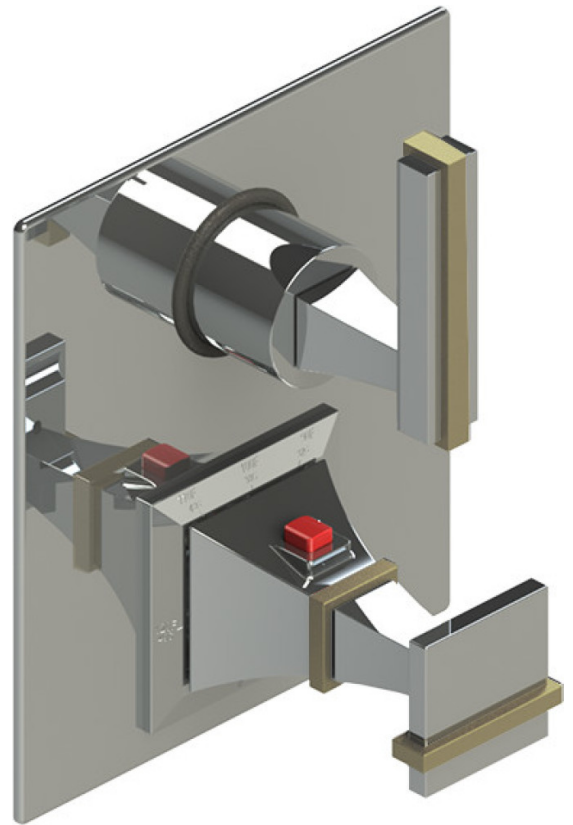

2RMQLCHABM Specifications

TEMPERATURE CONTROL VALVE WITH STOPS & TWO WAY DIVERTER WITH SHUT-OFF TRIM ONLY

VOLUME CONTROL VALVE TRIM ONLY