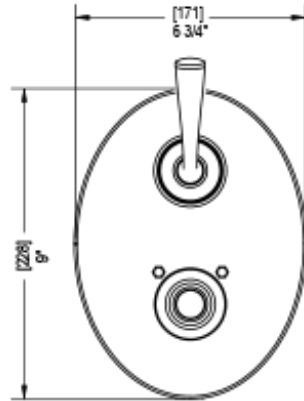

2RJSLCHABM Specifications

TEMPERATURE CONTROL VALVE WITH STOPS & TWO WAY DIVERTER WITH SHUT-OFF TRIM ONLY

VOLUME CONTROL VALVE TRIM ONLY