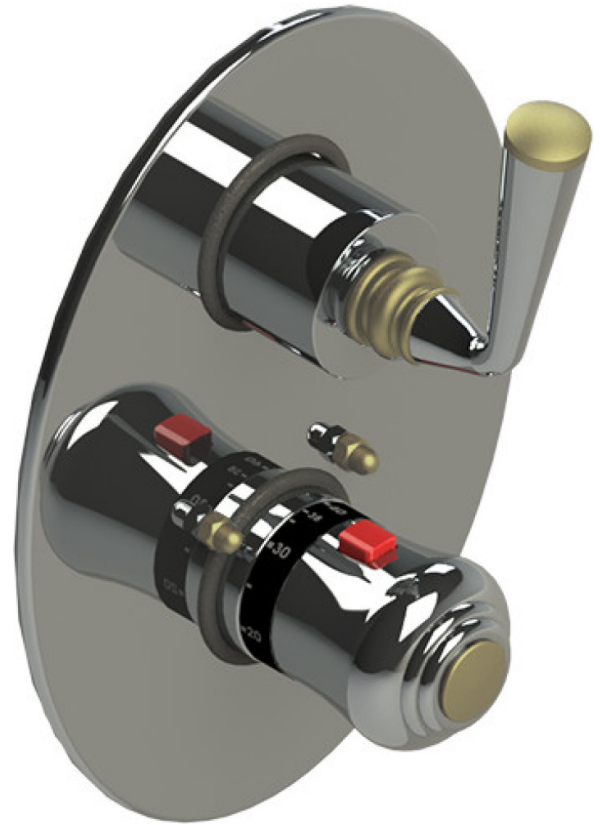

2RJSLCHABM Specifications

TEMPERATURE CONTROL VALVE WITH STOPS & TWO WAY DIVERTER WITH SHUT-OFF TRIM ONLY

VOLUME CONTROL VALVE TRIM ONLY