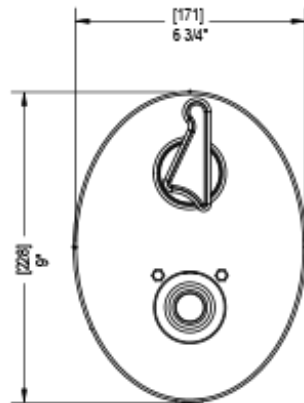

2RJSLCHABM Specifications

TEMPERATURE CONTROL VALVE WITH STOPS & TWO WAY DIVERTER WITH SHUT-OFF TRIM ONLY

VOLUME CONTROL VALVE TRIM ONLY