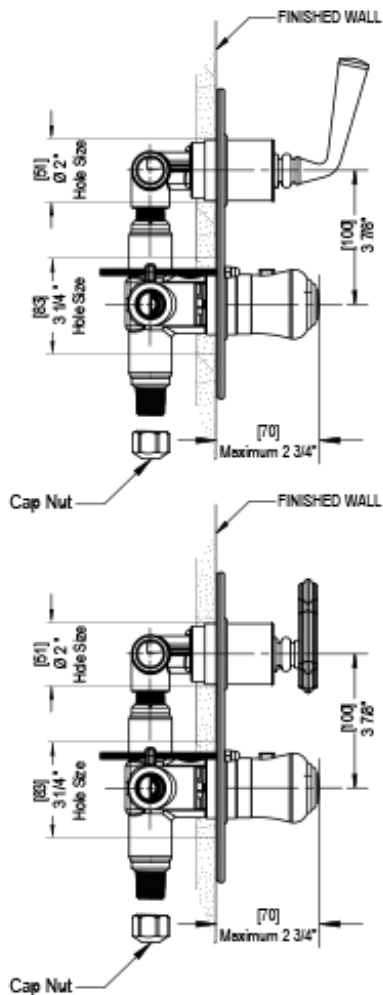

2RJSLCHABM Specifications

TEMPERATURE CONTROL VALVE WITH STOPS & TWO WAY DIVERTER WITH SHUT-OFF TRIM ONLY

VOLUME CONTROL VALVE TRIM ONLY