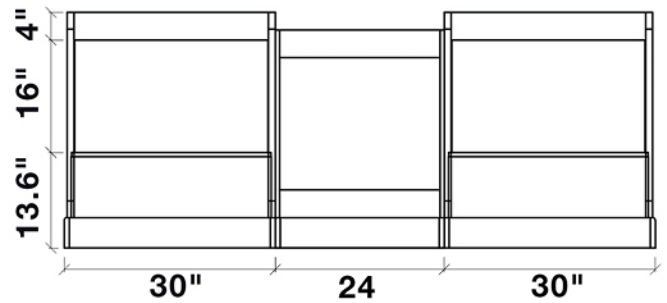

ARIEL

STAFFORD 85" DOUBLE SINK VANITY CABINET IN ESPRESSO W/ CENTER MEDICINE CABINET

MODEL: M085D-01

Cabinet Color	Espresso
Cabinet Size	Two 30"W x 21.5"D x 33.5"H Cabinets with 24"W x 19.5"D x 31"H Middle Cabinet
Mirror Color	Espresso Frame
Mirror Size	Two 23.6"W x 31.5"H Mirrors & One 24"W x 11"D x 54"H Medicine Cabinet
Features	<ul style="list-style-type: none"> • Solid Wood Construction • Espresso Cabinet Color • Four Soft-Closing Doors • Six Full-Extension, Dove Tail Construction, Soft-Closing Drawers (Five on Base Cabinet and One on Mirror Cabinet) • Satin Nickel Finish Hardware • Matching Framed Mirrors Included

COLLECTION:

Ariel Stafford

FRONT

BACK VIEW

SIDE VIEW

MIRROR VIEW