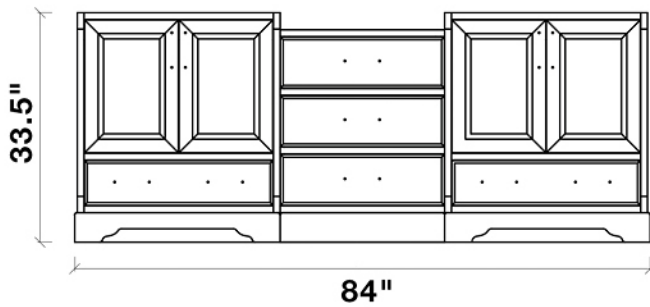

ARIEL

STAFFORD 85" DOUBLE SINK VANITY CABINET IN ESPRESSO W/ CENTER MEDICINE CABINET

MODEL: M085D-01

Cabinet Color	Espresso
Cabinet Size	Two 30"W x 21.5"D x 33.5"H Cabinets with 24"W x 19.5"D x 31"H Middle Cabinet
Mirror Color	Espresso Frame
Mirror Size	Two 23.6"W x 31.5"H Mirrors & One 24"W x 11"D x 54"H Medicine Cabinet
Features	<ul style="list-style-type: none"> • Solid Wood Construction • Espresso Cabinet Color • Four Soft-Closing Doors • Six Full-Extension, Dove Tail Construction, Soft-Closing Drawers (Five on Base Cabinet and One on Mirror Cabinet) • Satin Nickel Finish Hardware • Matching Framed Mirrors Included

COLLECTION:

Ariel Stafford

FRONT

BACK VIEW

SIDE VIEW

MIRROR VIEW