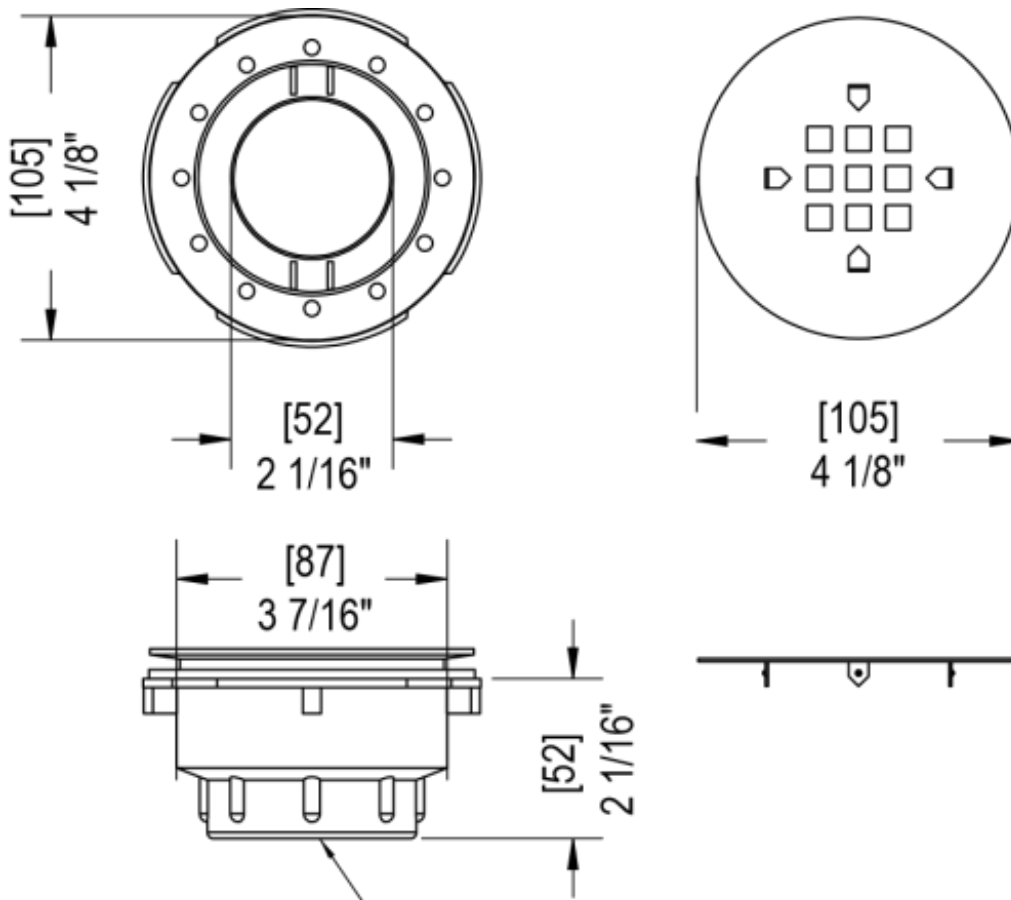

SHOWER DRAIN FOR ACRYLIC BASE STANDARD (COMPLETE)

2" HUB or 3" SPIGOT
(FITS INSIDE 3" SCHED. 40 ABS PIPE)