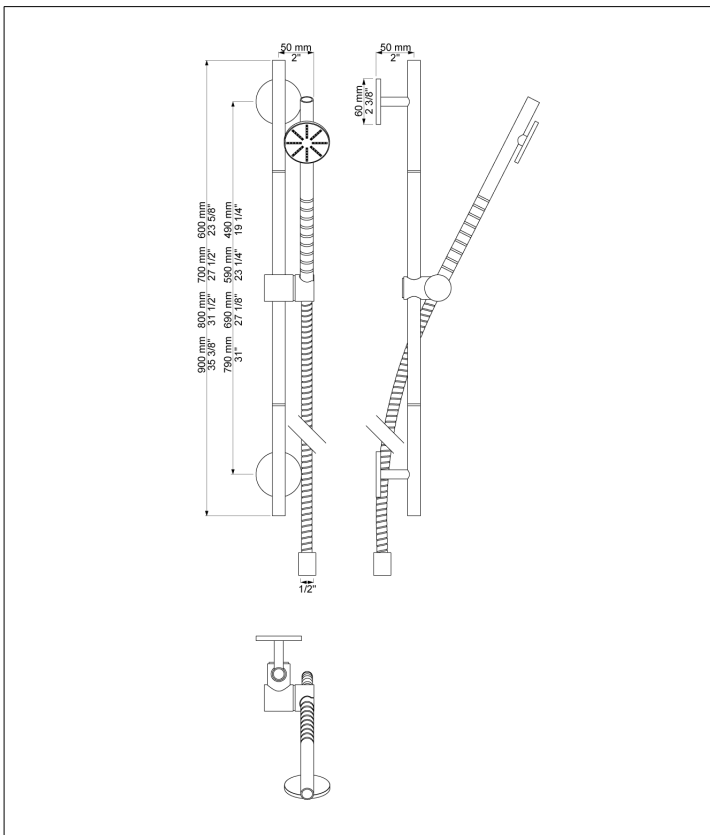

Date:

Client:

Project:

VOLA product: T65

T65

Shower rail (Standard length 700 mm) with hand shower T60.

Available in colors

- Color 02, Grey
- Color 04, Light blue
- Color 05, Orange
- Color 06, Light green
- Color 08, Yellow
- Color 09, Dark grey
- Color 12, Mocca
- Color 14, Bright red
- Color 15, Dark blue
- Color 16, Polished chrome
- Color 17, Gloss black
- Color 18, White
- Color 19, Natural brass
- Color 20, Brushed chrome
- Color 21, Carmine red
- Color 25, Pink
- Color 27, Matt black
- Color 40, Brushed stainless steel