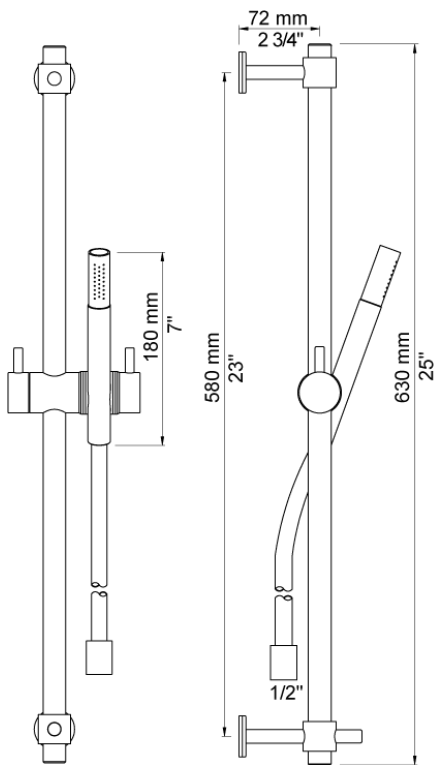

Date:

Client:

Project:

VOLA product: T34

**T34**

Shower rail with hand shower T2.

**Available in colors**

- Color 02, Grey
- Color 04, Light blue
- Color 05, Orange
- Color 06, Light green
- Color 08, Yellow
- Color 09, Dark grey
- Color 12, Mocca
- Color 14, Bright red
- Color 15, Dark blue
- Color 16, Polished chrome
- Color 17, Gloss black
- Color 18, White
- Color 19, Natural brass
- Color 20, Brushed chrome
- Color 21, Carmine red
- Color 25, Pink
- Color 27, Matt black
- Color 40, Brushed stainless steel