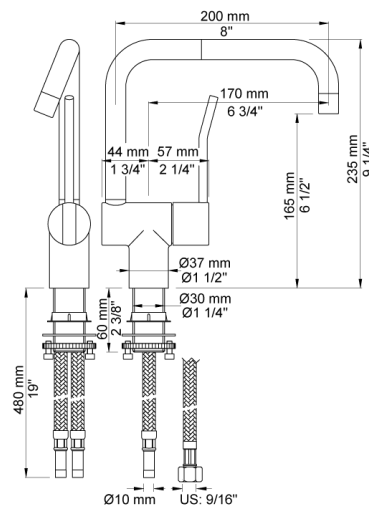

Date:

Client:

Project:

VOLA product: KV1L

**KV1L**

One-handle mixer with ceramic disc technology, long lever and double swivel spout and water saving aerator. Pipe size: 10 mm. Hole cut out size: 32 mm.

**Flow**

	<b>Psi:</b>	<b>14.5</b>	<b>29.0</b>	<b>43.5</b>	<b>58.0</b>	<b>72.5</b>
KV1L	(gal/min)	1.3	1.8	2.2	2.2	2.2
KV1L	(gal/min)	0.7	1.0	1.2	1.2	1.2

**Available in colors**

- Color 02, Grey
- Color 04, Light blue
- Color 05, Orange
- Color 06, Light green
- Color 08, Yellow
- Color 09, Dark grey
- Color 12, Mocca
- Color 14, Bright red
- Color 15, Dark blue
- Color 16, Polished chrome
- Color 17, Gloss black
- Color 18, White
- Color 19, Natural brass
- Color 20, Brushed chrome
- Color 21, Carmine red
- Color 25, Pink
- Color 27, Matt black
- Color 40, Brushed stainless steel