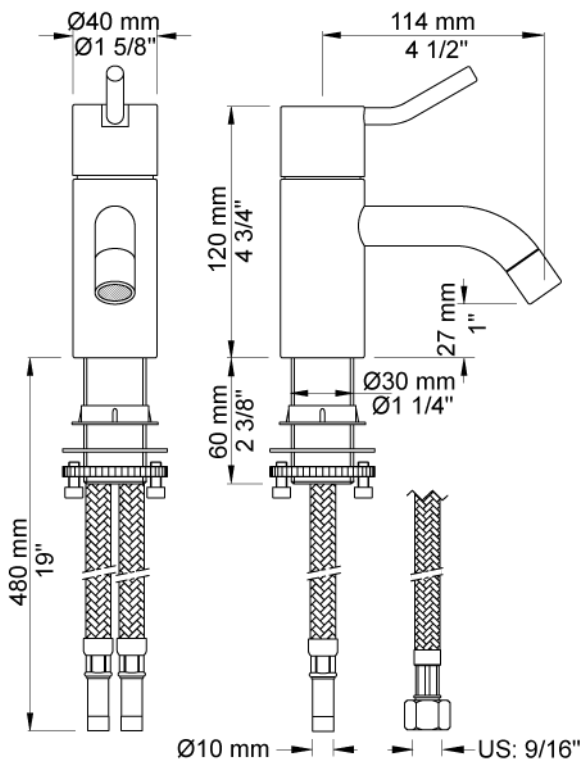

Available in colors

- Color 02, Grey
- Color 04, Light blue
- Color 05, Orange
- Color 06, Light green
- Color 08, Yellow
- Color 09, Dark grey
- Color 12, Mocca
- Color 14, Bright red
- Color 15, Dark blue
- Color 16, Polished chrome
- Color 17, Gloss black
- Color 18, White
- Color 19, Natural brass
- Color 20, Brushed chrome
- Color 21, Carmine red
- Color 25, Pink
- Color 27, Matt black
- Color 40, Brushed stainless steel