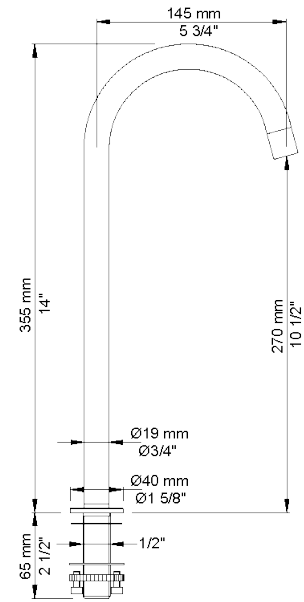

Date:

Client:

Project:

VOLA product: 590VM

590VM

One-handle mixer with with medium lever, ceramic disc technology for table mounting 500, with swivel spout 090V and water saving aerator. Hole cut out size, mixer: 42 mm. Hole cut out size, spout: 22 mm.

Date:

Client:

Project:

090V

Swivel spout. Hole cut out size: 22 mm.

500M

One-handle table-mounted mixer with medium lever.