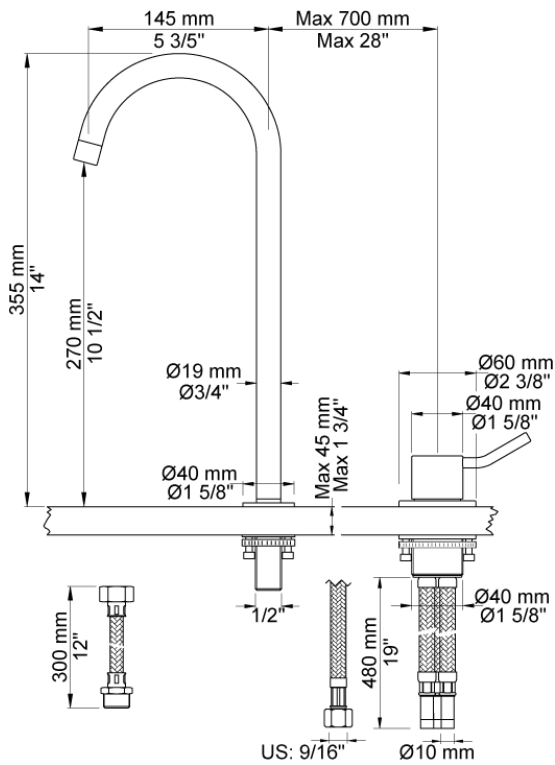

Date:

Client:

Project:

VOLA product: 590VM

590VM

One-handle mixer with with medium lever, ceramic disc technology for table mounting 500, with swivel spout 090V and water saving aerator. Hole cut out size, mixer: 42 mm. Hole cut out size, spout: 22 mm.

Flow

	Psi:	14.5	29.0	43.5	58.0	72.5
590VM	(gal/min)	1.3	1.8	2.2	2.2	2.2

Available in colors

- Color 02, Grey
- Color 04, Light blue
- Color 05, Orange
- Color 06, Light green
- Color 08, Yellow
- Color 09, Dark grey
- Color 12, Mocca
- Color 14, Bright red
- Color 15, Dark blue
- Color 16, Polished chrome
- Color 17, Gloss black
- Color 18, White
- Color 19, Natural brass
- Color 20, Brushed chrome
- Color 21, Carmine red
- Color 25, Pink
- Color 27, Matt black
- Color 40, Brushed stainless steel

Date:

Client:

Project:

090V

Swivel spout. Hole cut out size: 22 mm.

500M

One-handle table-mounted mixer with medium lever.