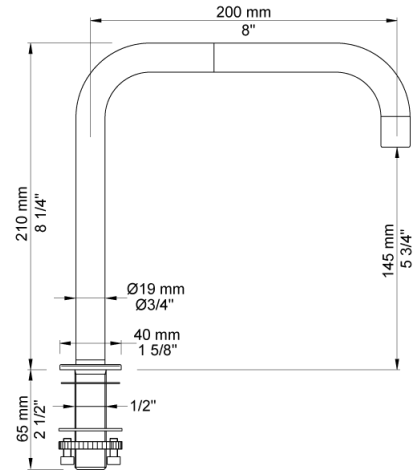

Date:

Client:

Project:

VOLA product: 590L

590L

One-handle mixer with ceramic disc technology, with long lever, for table mounting 500, with double swivel spout 090 with water saving aerator. Hole cut out size, mixer: 42 mm. Hole cut out size, spout: 22 mm.

Flow

	Psi:	14.5	29.0	43.5	58.0	72.5
590L	(gal/min)	1.3	1.8	2.2	2.2	2.2

Available in colors

- Color 02, Grey
- Color 04, Light blue
- Color 05, Orange
- Color 06, Light green
- Color 08, Yellow
- Color 09, Dark grey
- Color 12, Mocca
- Color 14, Bright red
- Color 15, Dark blue
- Color 16, Polished chrome
- Color 17, Gloss black
- Color 18, White
- Color 19, Natural brass
- Color 20, Brushed chrome
- Color 21, Carmine red
- Color 25, Pink
- Color 27, Matt black
- Color 40, Brushed stainless steel

Date:

Client:

Project:

090
Double swivel spout. Hole cut out size: 22 mm.

500L
One-handle table-mounted mixer with long lever.