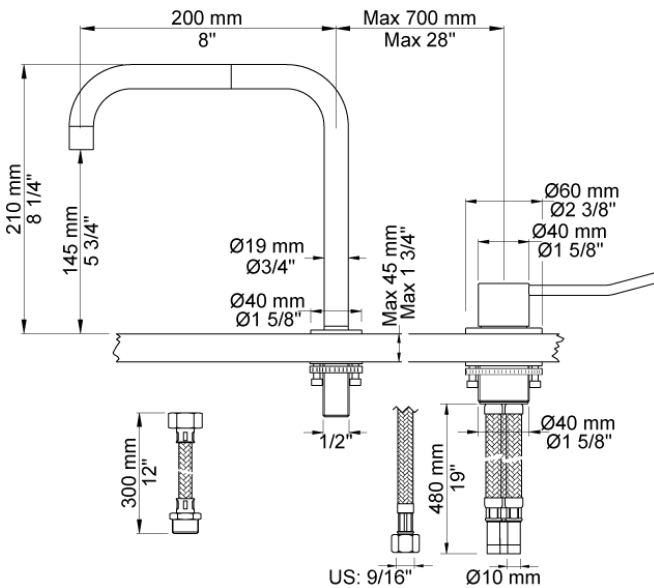

Date:

Client:

Project:

VOLA product: 590L

590L

One-handle mixer with ceramic disc technology, with long lever, for table mounting 500, with double swivel spout 090 with water saving aerator. Hole cut out size, mixer: 42 mm. Hole cut out size, spout: 22 mm.

Flow

	Psi:	14.5	29.0	43.5	58.0	72.5
590L	(gal/min)	1.3	1.8	2.2	2.2	2.2

Available in colors

- Color 02, Grey
- Color 04, Light blue
- Color 05, Orange
- Color 06, Light green
- Color 08, Yellow
- Color 09, Dark grey
- Color 12, Mocca
- Color 14, Bright red
- Color 15, Dark blue
- Color 16, Polished chrome
- Color 17, Gloss black
- Color 18, White
- Color 19, Natural brass
- Color 20, Brushed chrome
- Color 21, Carmine red
- Color 25, Pink
- Color 27, Matt black
- Color 40, Brushed stainless steel

Date:

Client:

Project:

090
Double swivel spout. Hole cut out size: 22 mm.

500L
One-handle table-mounted mixer with long lever.