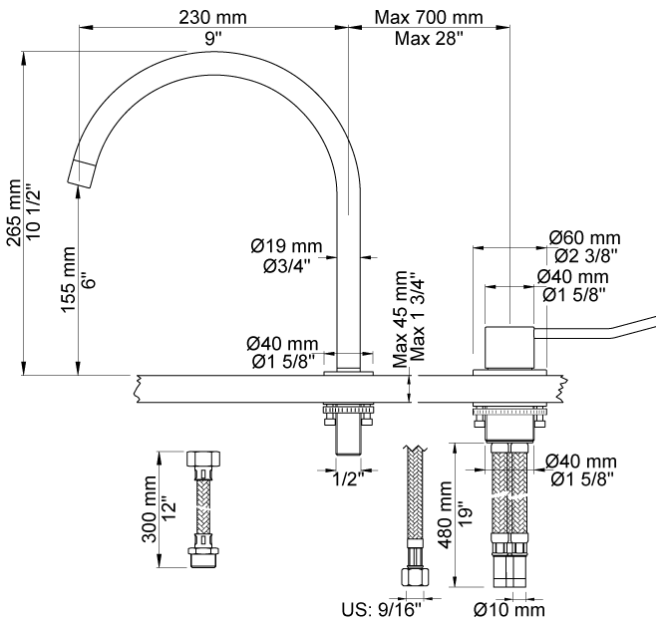

Date:

Client:

Project:

VOLA product: 590HL

590HL

One-handle mixer with long lever, ceramic disc technology for table mounting 500, with swivel spout 090H and water saving aerator. Hole cut out size, mixer: 42 mm. Hole cut out size, spout: 22 mm.

Flow

	Psi:	14.5	29.0	43.5	58.0	72.5
590HL	(gal/min)	1.3	1.8	2.2	2.2	2.2

Available in colors

- Color 02, Grey
- Color 04, Light blue
- Color 05, Orange
- Color 06, Light green
- Color 08, Yellow
- Color 09, Dark grey
- Color 12, Mocca
- Color 14, Bright red
- Color 15, Dark blue
- Color 16, Polished chrome
- Color 17, Gloss black
- Color 18, White
- Color 19, Natural brass
- Color 20, Brushed chrome
- Color 21, Carmine red
- Color 25, Pink
- Color 27, Matt black
- Color 40, Brushed stainless steel