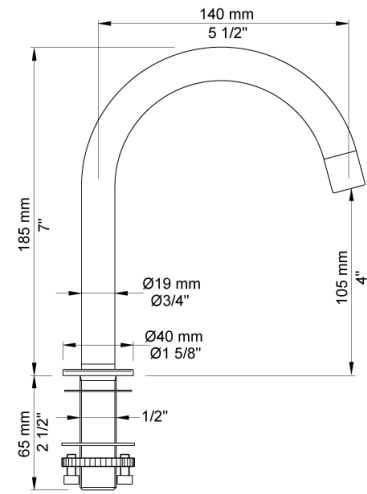

Date:

Client:

Project:

VOLA product: 590GM

590GM

One-handle mixer with with medium lever, ceramic disc technology for table mounting 500, with swivel spout 090G and water saving aerator. Hole cut out size, mixer: 42 mm. Hole cut out size, spout: 22 mm.

Date:

Client:

Project:

090G
Swivel spout. Hole cut out size: 22 mm.

500M
One-handle table-mounted mixer with medium lever.