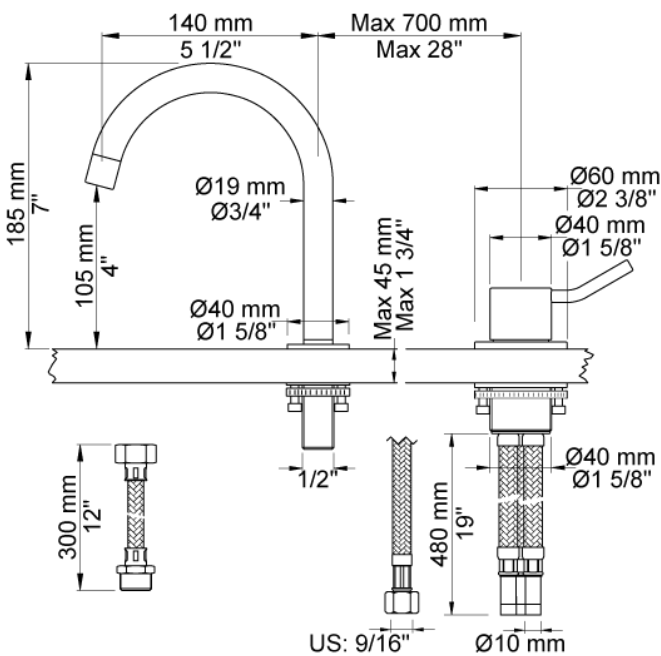

Date:

Client:

Project:

VOLA product: 590GM

590GM

One-handle mixer with with medium lever, ceramic disc technology for table mounting 500, with swivel spout 090G and water saving aerator. Hole cut out size, mixer: 42 mm. Hole cut out size, spout: 22 mm.

Flow

	Psi:	14.5	29.0	43.5	58.0	72.5
590GM	(gal/min)	1.3	1.8	2.2	2.2	2.2

Available in colors

- Color 02, Grey
- Color 04, Light blue
- Color 05, Orange
- Color 06, Light green
- Color 08, Yellow
- Color 09, Dark grey
- Color 12, Mocca
- Color 14, Bright red
- Color 15, Dark blue
- Color 16, Polished chrome
- Color 17, Gloss black
- Color 18, White
- Color 19, Natural brass
- Color 20, Brushed chrome
- Color 21, Carmine red
- Color 25, Pink
- Color 27, Matt black
- Color 40, Brushed stainless steel

Date:

Client:

Project:

090G
Swivel spout. Hole cut out size: 22 mm.

500M
One-handle table-mounted mixer with medium lever.