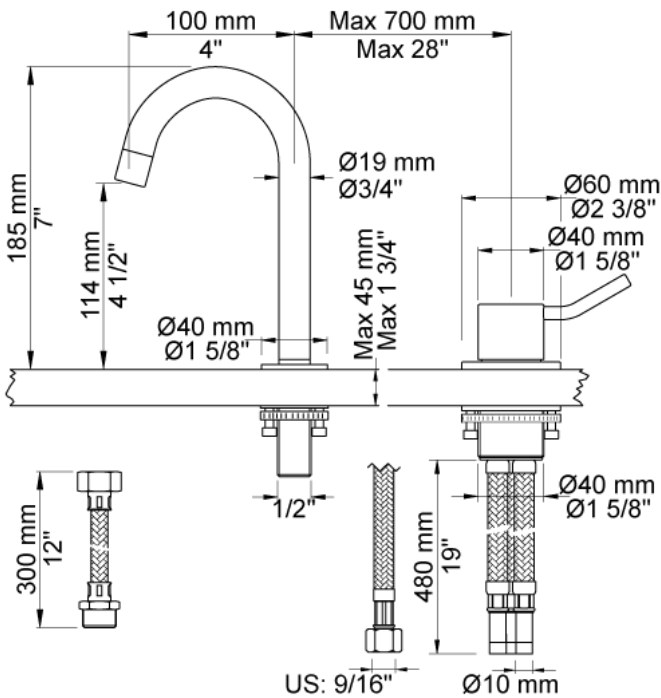

Date:

Client:

Project:

VOLA product: 590BM

**590BM**

One-handle mixer with with medium lever, ceramic disc technology for table mounting 500, with swivel spout 090B and water saving aerator. Hole cut out size, mixer: 42 mm. Hole cut out size, spout: 22 mm.

**Flow**

	Psi:	14.5	29.0	43.5	58.0	72.5
590BM	(gal/min)	1.3	1.8	2.2	2.2	2.2

**Available in colors**

- Color 02, Grey
- Color 04, Light blue
- Color 05, Orange
- Color 06, Light green
- Color 08, Yellow
- Color 09, Dark grey
- Color 12, Mocca
- Color 14, Bright red
- Color 15, Dark blue
- Color 16, Polished chrome
- Color 17, Gloss black
- Color 18, White
- Color 19, Natural brass
- Color 20, Brushed chrome
- Color 21, Carmine red
- Color 25, Pink
- Color 27, Matt black
- Color 40, Brushed stainless steel

Date:

Client:

Project:

**090B**  
Swivel spout. Hole cut out size: 22 mm.

**500M**  
One-handle table-mounted mixer with medium lever.