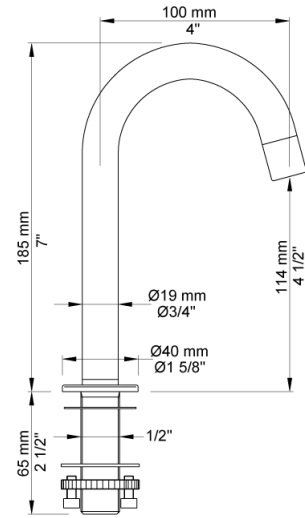

Date:

Client:

Project:

VOLA product: 590BM

**590BM**

One-handle mixer with with medium lever, ceramic disc technology for table mounting 500, with swivel spout 090B and water saving aerator. Hole cut out size, mixer: 42 mm. Hole cut out size, spout: 22 mm.

Date:

Client:

Project:

**090B**  
Swivel spout. Hole cut out size: 22 mm.

**500M**  
One-handle table-mounted mixer with medium lever.