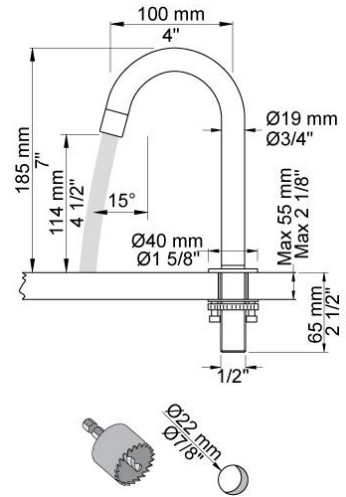

Date:

Client:

Project:

**090B**  
Swivel spout. Height 185 mm. Hole cut out size: 22 mm.

**500L**  
One-handle table-mounted mixer with long lever.