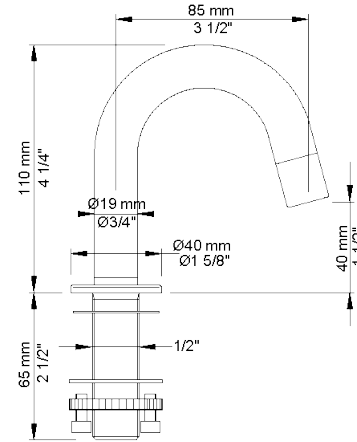

Date:

Client:

Project:

VOLA product: 590AM

590AM

One-handle mixer with ceramic disc technology with medium lever, for table mounting 500, with swivel spout 090A and water saving aerator. Hole cut out size, mixer: 42 mm. Hole cut out size, spout: 22 mm.

Date:

Client:

Project:

090A
Swivel spout. Hole cut out size: 22 mm.

590M
One-handle mixer with ceramic disc technology, with medium lever, for table mounting 500, with double swivel spout 090 with water saving aerator. Hole cut out size, mixer: 42 mm. Hole cut out size, spout: 22 mm.