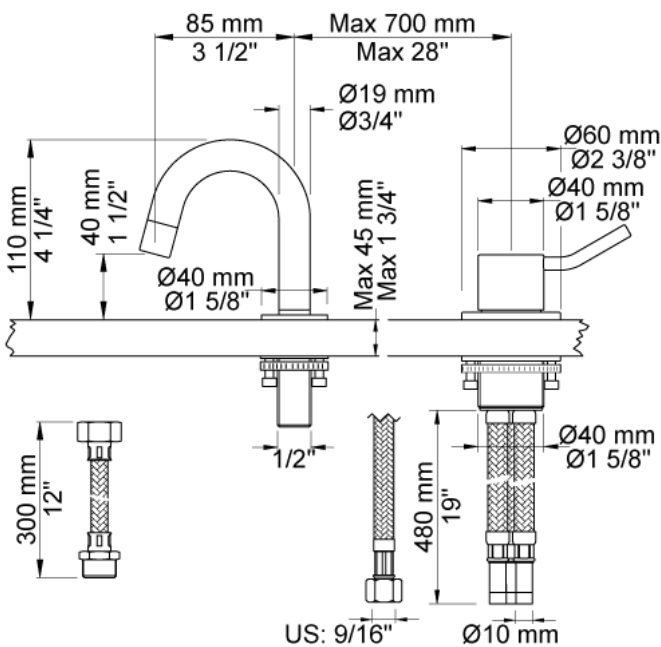

Date:

Client:

Project:

VOLA product: 590AM

590AM

One-handle mixer with ceramic disc technology with medium lever, for table mounting 500, with swivel spout 090A and water saving aerator. Hole cut out size, mixer: 42 mm. Hole cut out size, spout: 22 mm.

Flow

	Psi:	14.5	29.0	43.5	58.0	72.5
590AM	(gal/min)	1.3	1.8	2.2	2.2	2.2

Available in colors

- Color 02, Grey
- Color 04, Light blue
- Color 05, Orange
- Color 06, Light green
- Color 08, Yellow
- Color 09, Dark grey
- Color 12, Mocca
- Color 14, Bright red
- Color 15, Dark blue
- Color 16, Polished chrome
- Color 17, Gloss black
- Color 18, White
- Color 19, Natural brass
- Color 20, Brushed chrome
- Color 21, Carmine red
- Color 25, Pink
- Color 27, Matt black
- Color 40, Brushed stainless steel

Date:

Client:

Project:

090A
Swivel spout. Hole cut out size: 22 mm.

590M
One-handle mixer with ceramic disc technology, with medium lever, for table mounting 500, with double swivel spout 090 with water saving aerator. Hole cut out size, mixer: 42 mm. Hole cut out size, spout: 22 mm.