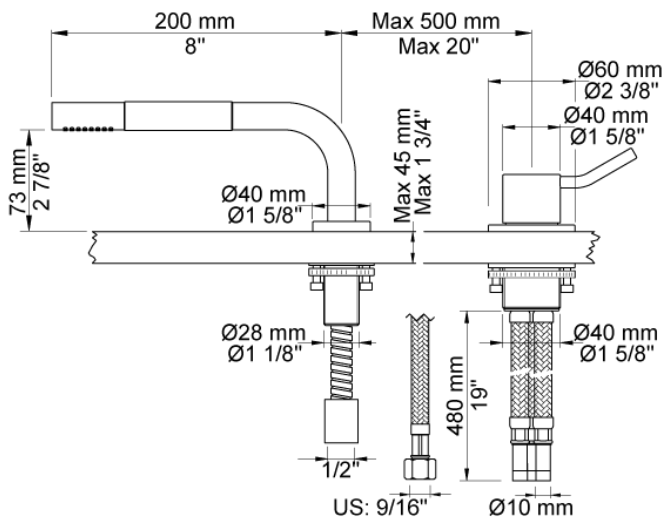

Date:

Client:

Project:

VOLA product: 500MT1

500MT1

One-handle mixer 500 with ceramic disc technology, for table mounting with medium lever and with hand shower T1.

Flow

	Psi:	14.5	29.0	43.5	58.0	72.5
500MT1	(gal/min)	1.7	2.4	2.9	3.4	3.8

Date:

Client:

Project:

500M

One-handle table-mounted mixer with medium lever.

T1

Deck mounted pull out hand shower, with 1,5 m hose. Work top: Max. 45 mm. Hole cut out size: 30 mm.