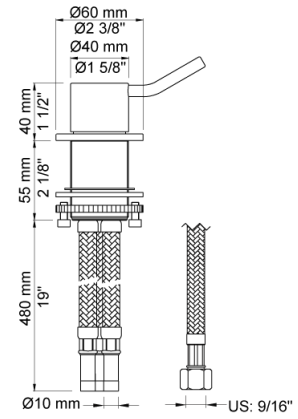

Date:

Client:

Project:

VOLA product: 500MT1

500MT1

One-handle mixer 500 with ceramic disc technology, for table mounting with medium lever and with hand shower T1.

Flow

	Psi:	14.5	29.0	43.5	58.0	72.5
500MT1	(gal/min)	1.7	2.4	2.9	3.4	3.8

Date:

Client:

Project:

500M

One-handle table-mounted mixer with medium lever.

T1

Deck mounted pull out hand shower, with 1,5 m hose. Work top: Max. 45 mm. Hole cut out size: 30 mm.