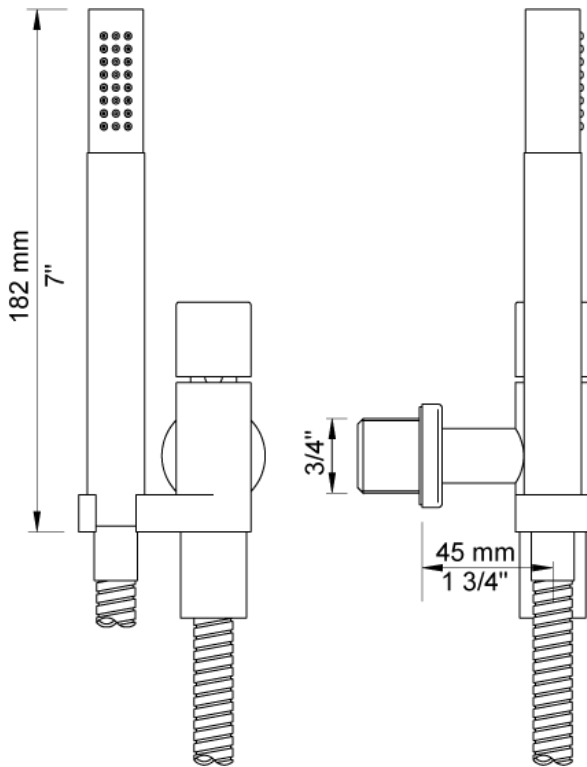

Date:

Client:

Project:

VOLA product: 070

070

Hand shower, hand shower holder and hose with non-return valve.

Flow

	Psi:	14.5	29.0	43.5	58.0	72.5
070	(gal/min)	1.4	1.9	2.4	2.4	2.4