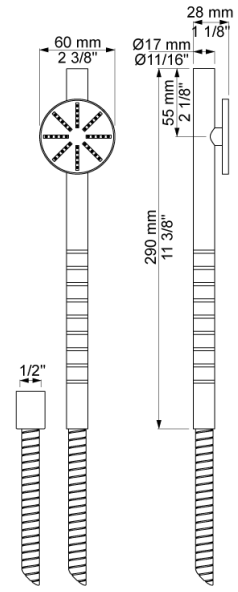

Date:

Client:

Project:

T60
Hand shower, with hose.

T68
T60 shower holder.