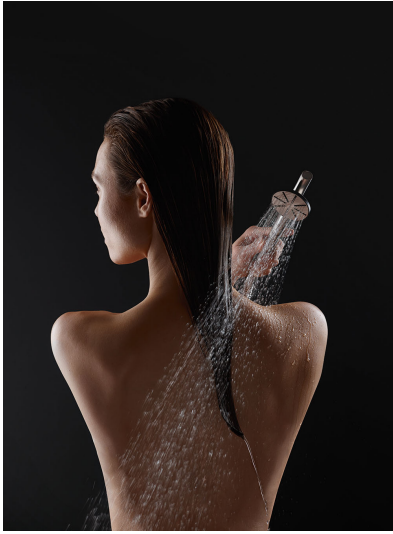

Date:

Client:

Project:

T60
Hand shower, with hose.

T68
T60 shower holder.