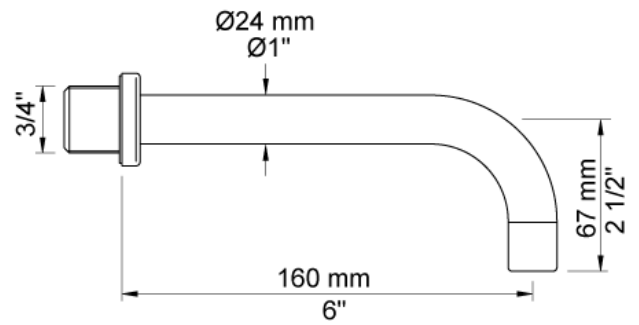

Date:

Client:

Project:

**010C**

160 mm fixed spout for high flow.

**Available in colors**

Color 02, Grey	Color 17, Gloss black
Color 04, Light blue	Color 18, White
Color 05, Orange	Color 19, Natural brass
Color 06, Light green	Color 20, Brushed chrome
Color 08, Yellow	Color 21, Carmine red
Color 09, Dark grey	Color 25, Pink
Color 12, Mocca	Color 27, Matt black
Color 14, Bright red	Color 28, Matt white
Color 15, Dark blue	Color 40, Brushed stainless steel
Color 16, Polished chrome	