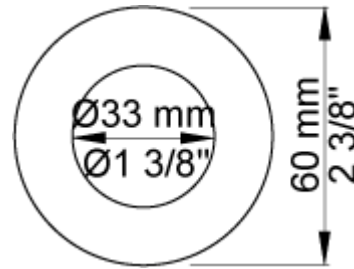

--

Date:

Client:

Project:

00160 mm circular flange. Hole \varnothing 33 mm.**Available in colors**

Color 02, Grey	Color 17, Gloss black
Color 04, Light blue	Color 18, White
Color 05, Orange	Color 19, Natural brass
Color 06, Light green	Color 20, Brushed chrome
Color 08, Yellow	Color 21, Carmine red
Color 09, Dark grey	Color 25, Pink
Color 12, Mocca	Color 27, Matt black
Color 14, Bright red	Color 28, Matt white
Color 15, Dark blue	Color 40, Brushed stainless steel
Color 16, Polished chrome	