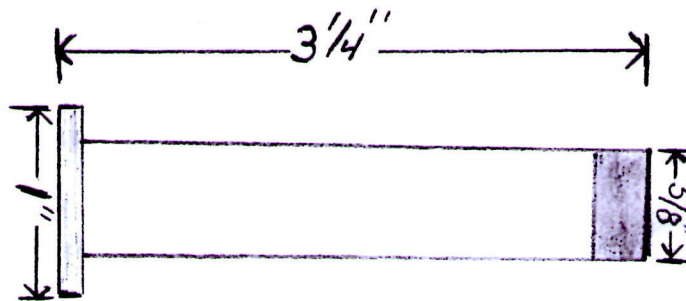

## SQUARE WALL MOUNT DOOR STOP

111913-SATIN 111913/PSS-POLISHED

2165 NW 22 ST. POMPANO BEACH, FL 33069