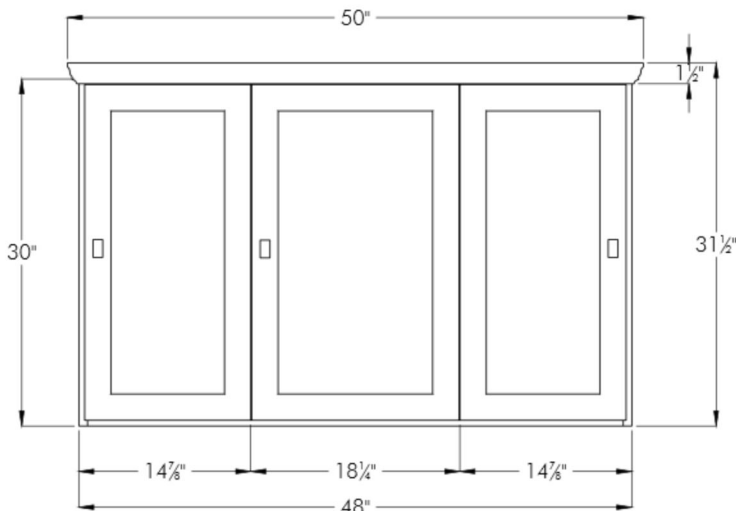

Side View

With
traditional
lighting

Tri-View medicine cabinets with Rounded or Miter profile doors have traditional crowns.

With
LED
lighting

Tri-View medicine cabinets with Square profile doors have contemporary crowns.