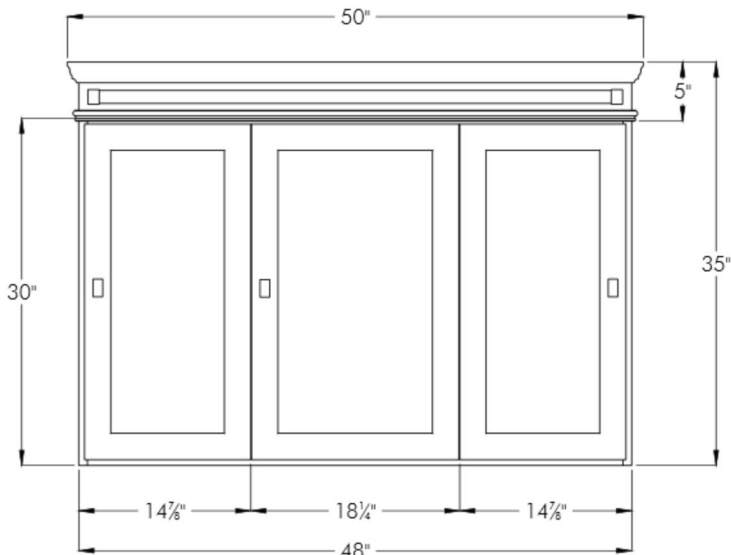

Side View

With
traditional
lighting

Tri-View medicine cabinets with Rounded or Miter profile doors have traditional crowns.

With
LED
lighting

Tri-View medicine cabinets with Square profile doors have contemporary crowns.