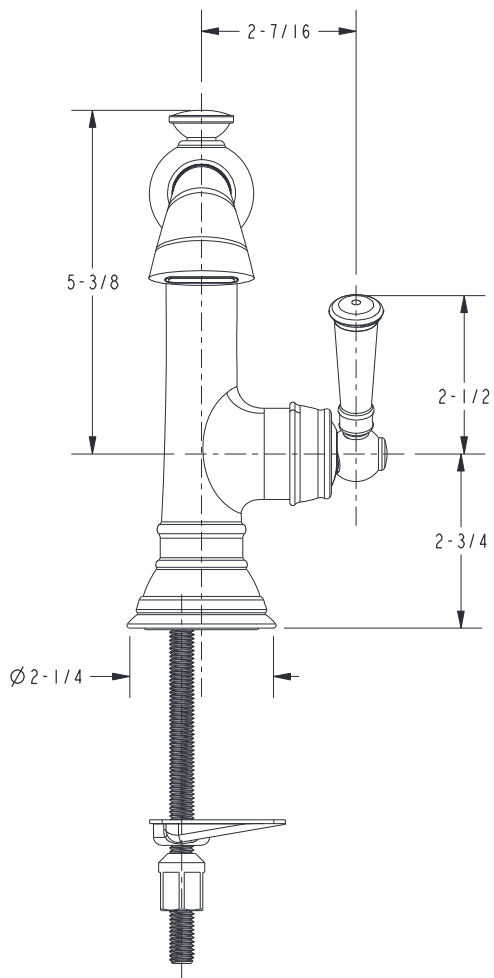

### Features

- Solid brass construction
- Forged brass body with side-mounted handle
- Euro-motion ceramic disc 25 mm valve cartridge
- Side-mounted ADA compliant traditional lever handle
- Spout assembly with integral supply hoses
- Lift-and-turn drain with tailpiece
- 5-7/16" (13.8 cm) spout height at outlet
- 5-1/16" (12.9 cm) spout reach (c-c)
- For single hole configurations
- 1.2 gallons (4.5 liters) per minute maximum flow rate

### Specified Model

| Model | Description                   | Colors   Finishes  |
|-------|-------------------------------|--|
| 2433  | Single Handle Lavatory Faucet | <input type="checkbox"/> 10B <input type="checkbox"/> 15 <input type="checkbox"/> 15S <input type="checkbox"/> 26 <input type="checkbox"/> Other |

### Product Specification Add "Color / Finish" suffix to Model number, below.

The Single Handle Lavatory Faucet shall be made of solid brass construction. Faucet shall feature forged brass body with side-mounted Euro-motion ceramic disc 25 mm valve cartridge. Faucet shall have a 1.2 gallons (4.5 liters) per minute maximum flow rate. Product shall accommodate single hole configurations. Product shall incorporate a 5-7/16" (13.8 cm) spout height at outlet and a 5-1/16" (12.9 cm) spout reach (c-c). Faucet shall include a Lift-and-turn drain with tailpiece and incorporate a side-mounted ADA compliant traditional lever handle Single Handle Lavatory Faucet shall be Newport Brass Model 2433/\_\_\_\_.

## PRODUCT DIMENSIONS *(Units are in inches)*