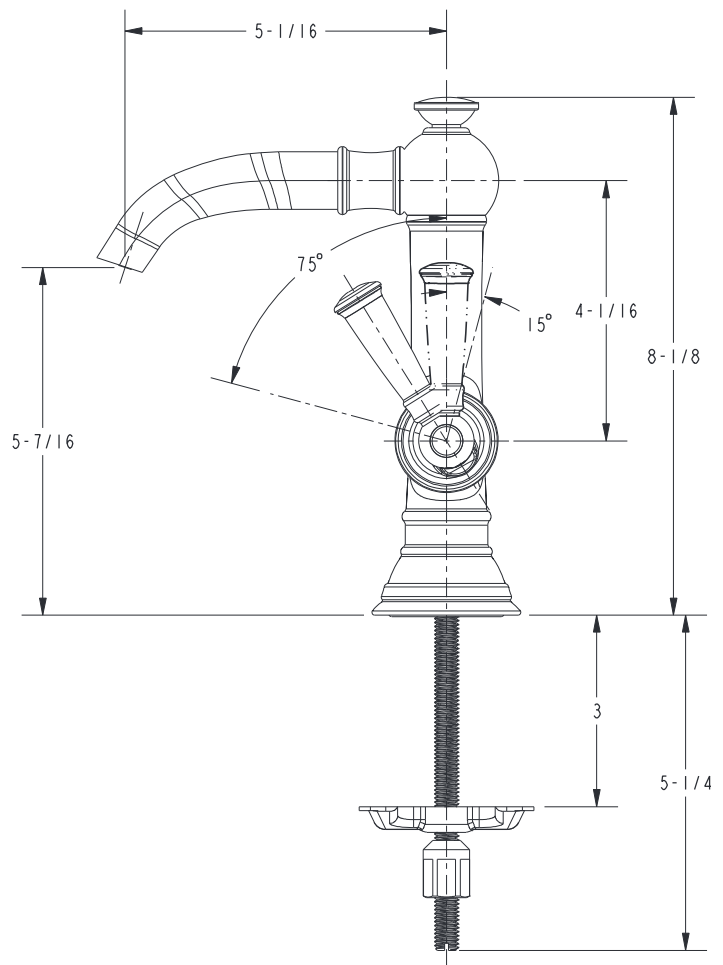

### Features

- Solid brass construction
- Forged brass body with side-mounted handle
- Euro-motion ceramic disc 25 mm valve cartridge
- Side-mounted ADA compliant traditional lever handle
- Spout assembly with integral supply hoses
- Lift-and-turn drain with tailpiece
- 5-7/16" (13.8 cm) spout height at outlet
- 5-1/16" (12.9 cm) spout reach (c-c)
- For single hole configurations
- 1.2 gallons (4.5 liters) per minute maximum flow rate

### Specified Model

| Model | Description                   | Colors   Finishes  |
|-------|-------------------------------|--|
| 2433  | Single Handle Lavatory Faucet | <input type="checkbox"/> 10B <input type="checkbox"/> 15 <input type="checkbox"/> 15S <input type="checkbox"/> 26 <input type="checkbox"/> Other |

### Product Specification Add "Color / Finish" suffix to Model number, below.

The Single Handle Lavatory Faucet shall be made of solid brass construction. Faucet shall feature forged brass body with side-mounted Euro-motion ceramic disc 25 mm valve cartridge. Faucet shall have a 1.2 gallons (4.5 liters) per minute maximum flow rate. Product shall accommodate single hole configurations. Product shall incorporate a 5-7/16" (13.8 cm) spout height at outlet and a 5-1/16" (12.9 cm) spout reach (c-c). Faucet shall include a Lift-and-turn drain with tailpiece and incorporate a side-mounted ADA compliant traditional lever handle Single Handle Lavatory Faucet shall be Newport Brass Model 2433/\_\_\_\_.

## PRODUCT DIMENSIONS *(Units are in inches)*