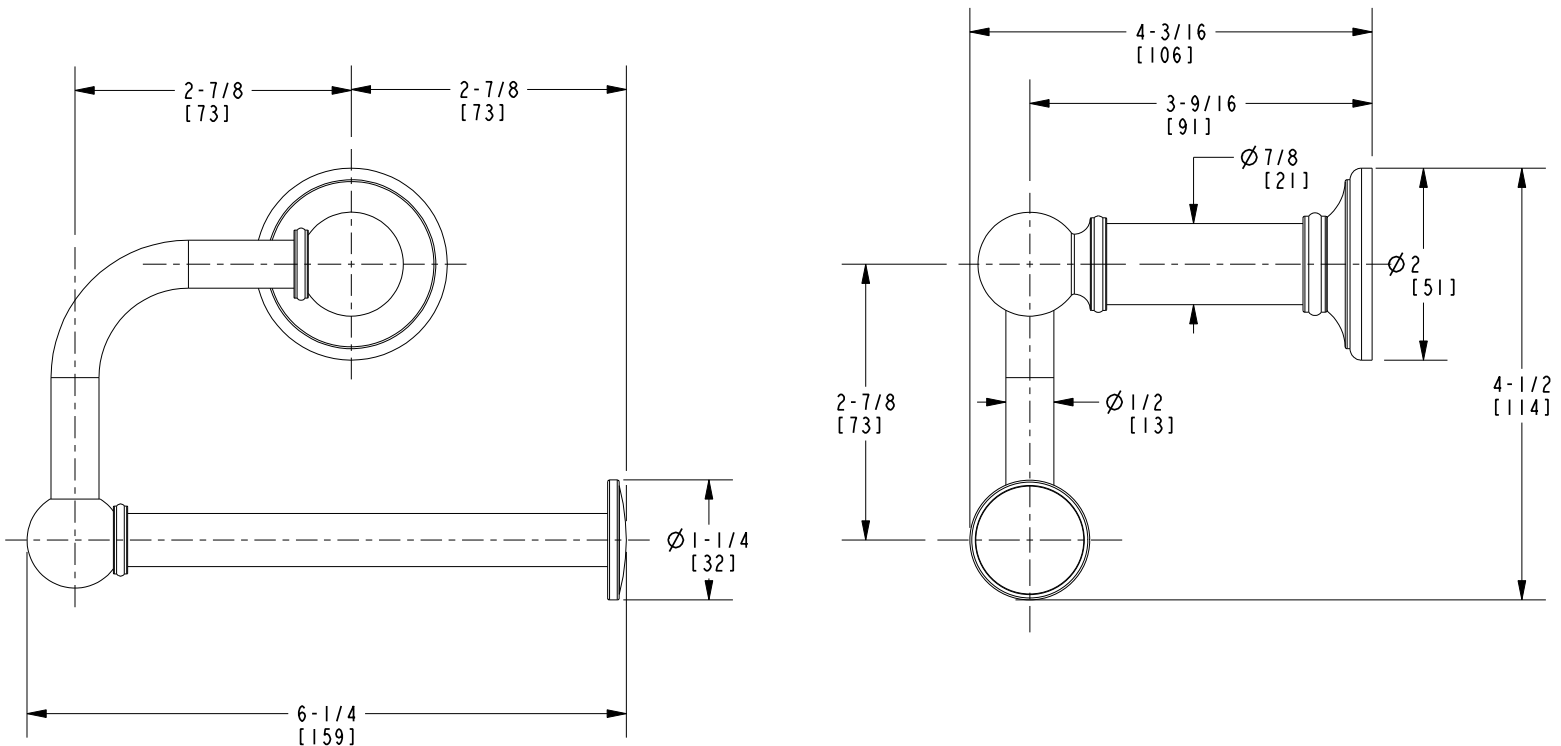

38-27

PRODUCT DIMENSIONS *(Units are in inches)*

Product Dimensions are provided for reference only. For specific product installation guidelines, please reference the Installation Instructions of the product being installed.

TOILET TISSUE HOLDER

38-27

Page 2 of 2
EN- 5029
REV B

NEWPORT BRASS
Flawless Beauty. From Faucet to Finish.

t: 949.417.5207 | www.newportbrass.com
©2025 NewportBrass