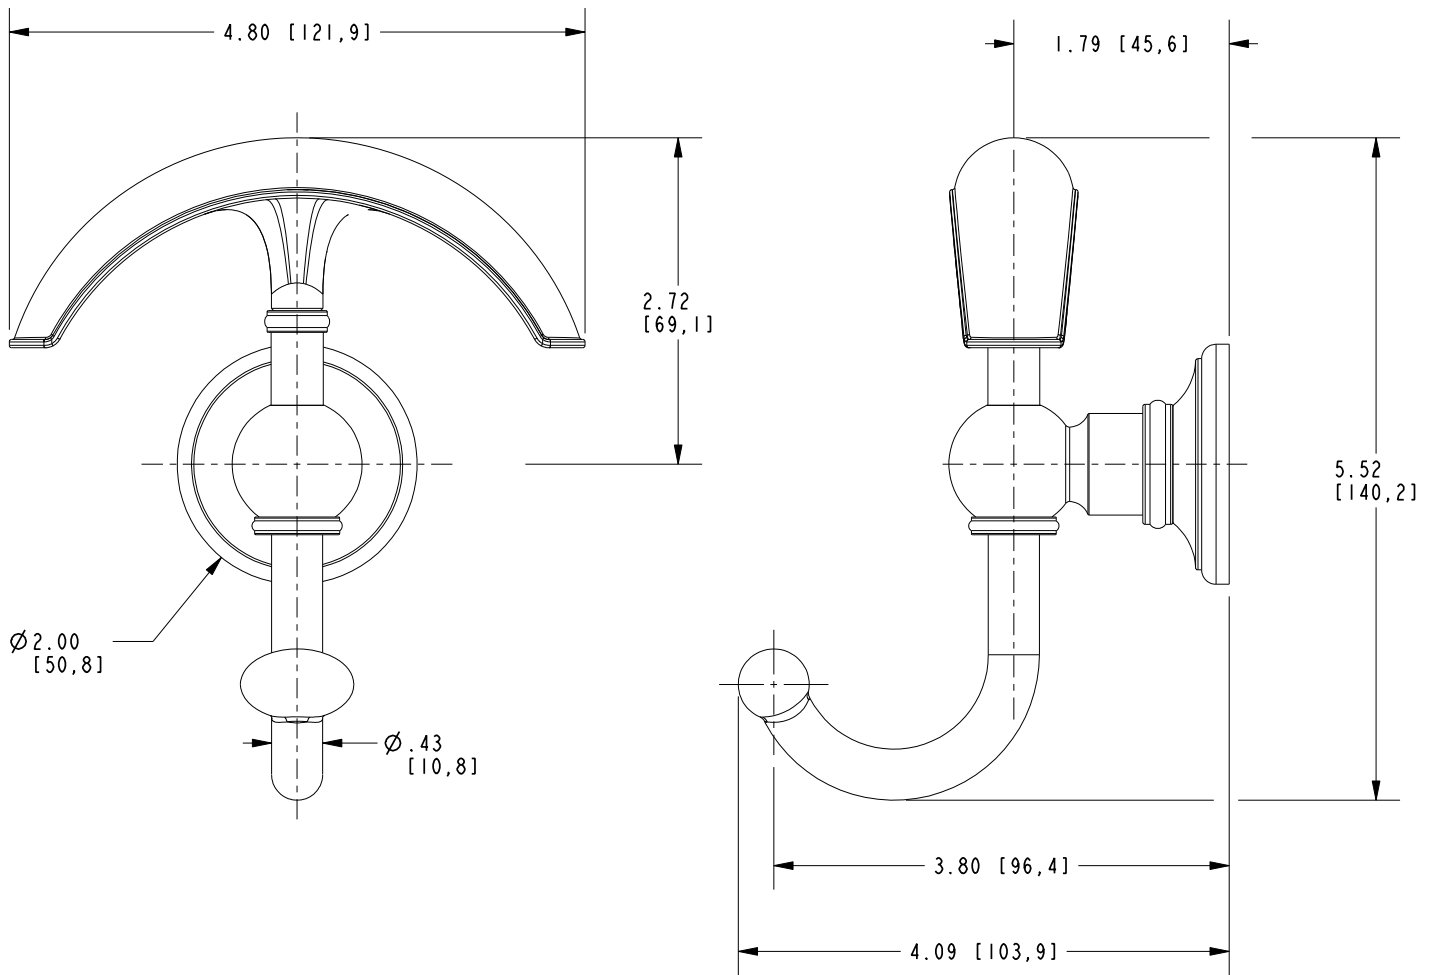

38-12

PRODUCT DIMENSIONS *(Units are in inches)*

Product Dimensions are provided for reference only. For specific product installation guidelines, please reference the Installation Instructions of the product being installed.

DOUBLE ROBE HOOK

38-12

Page 2 of 2
EN- 5024
REVC

NEWPORT BRASS
Flawless Beauty. From Faucet to Finish.

t: 949.417.5207 | www.newportbrass.com
©2025 NewportBrass