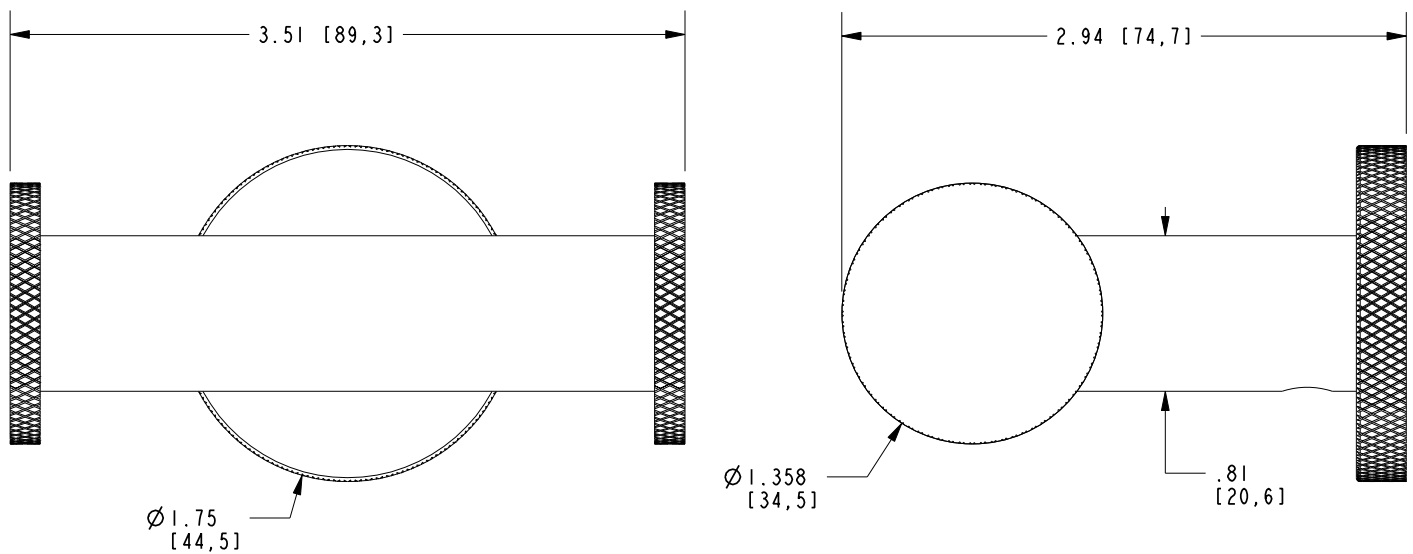

Features

Solid brass construction
Complements Muncy product series

DOUBLE ROBE HOOK

3290-1660

Codes / Standards Compliance

Meets or exceeds the following at date of manufacture:

All applicable US Federal and State material regulations

3290-1660

PRODUCT DIMENSIONS *(Units are in inches)*

Product Dimensions are provided for reference only. For specific product installation guidelines, please reference the Installation Instructions of the product being installed.