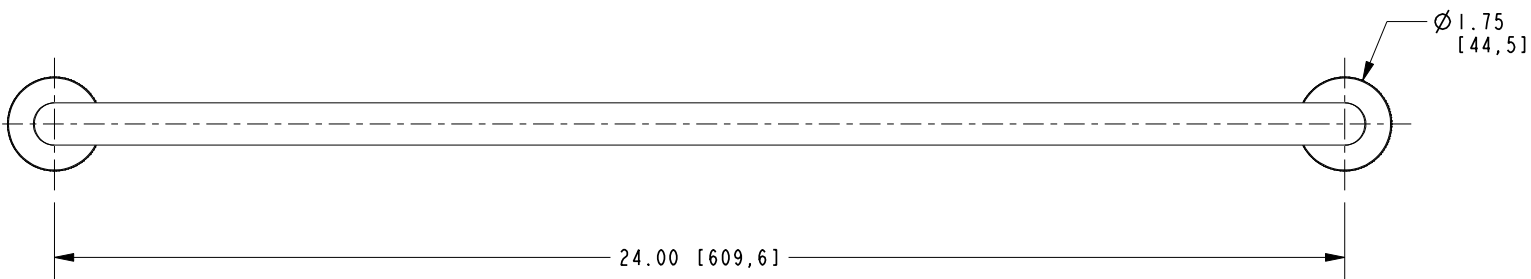

Features

Solid brass construction
Complements Muncy product series

3290-1250

Codes / Standards Compliance

Meets or exceeds the following at date of manufacture:

All applicable US Federal and State material regulations

3290-1250

PRODUCT DIMENSIONS *(Units are in inches)*

Product Dimensions are provided for reference only. For specific product installation guidelines, please reference the Installation Instructions of the product being installed.