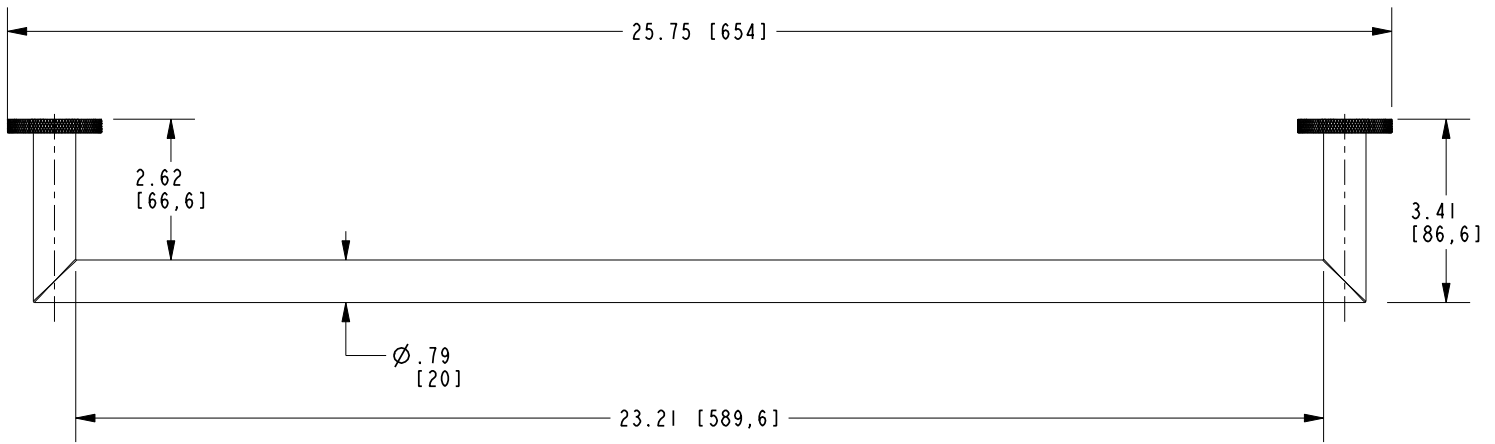

Features

Solid brass construction
Complements Muncy product series

3290-1250

Codes / Standards Compliance

Meets or exceeds the following at date of manufacture:

All applicable US Federal and State material regulations

3290-1250

PRODUCT DIMENSIONS *(Units are in inches)*

Product Dimensions are provided for reference only. For specific product installation guidelines, please reference the Installation Instructions of the product being installed.