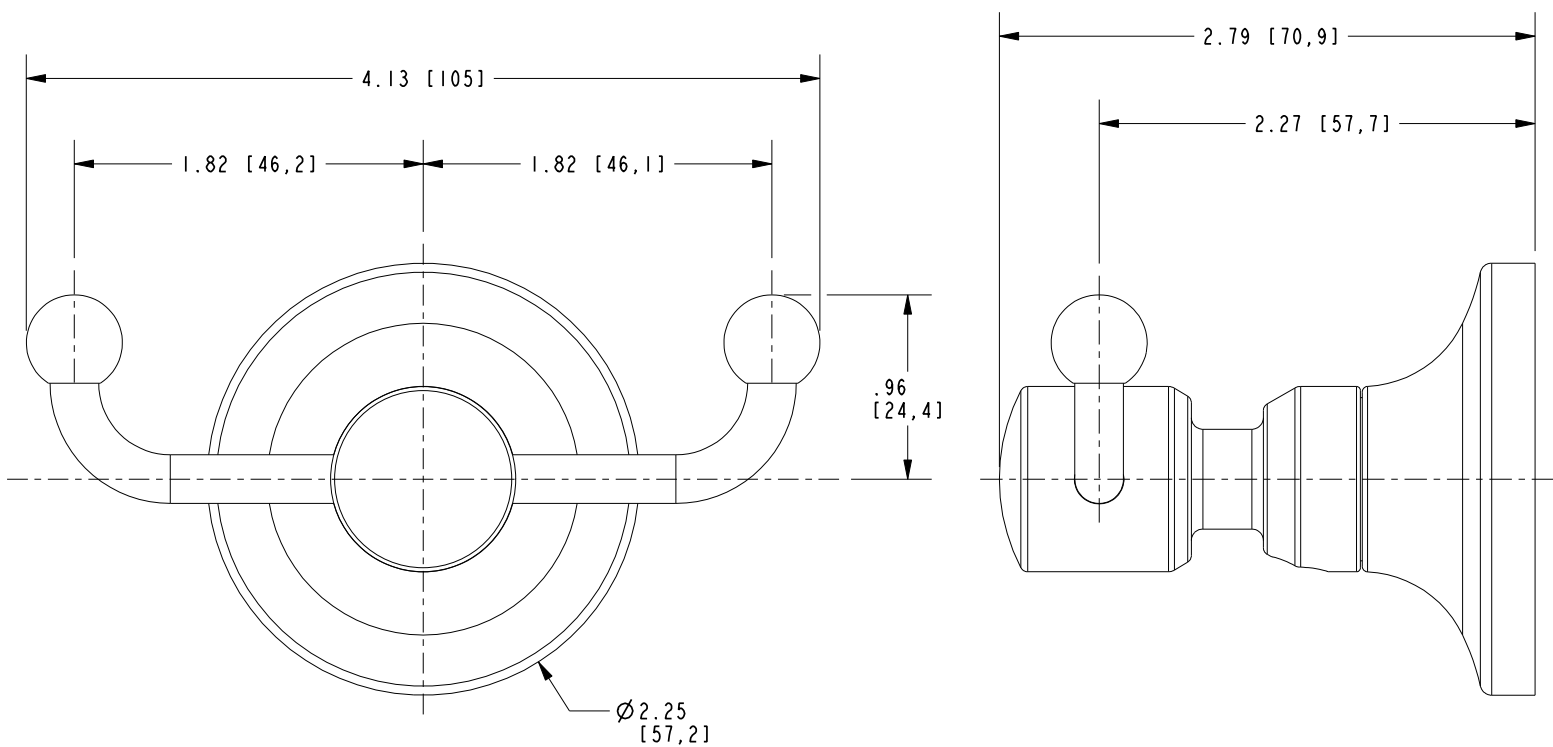

# 3250-1660

## PRODUCT DIMENSIONS *(Units are in inches)*

Product Dimensions are provided for reference only. For specific product installation guidelines, please reference the Installation Instructions of the product being installed.

DOUBLE ROBE HOOK  
**3250-1660**

Page 2 of 2  
EN- 5024  
REV C

**NEWPORT BRASS**  
Flawless Beauty. From Faucet to Finish.

t: 949.417.5207 | [www.newportbrass.com](http://www.newportbrass.com)  
©2025 NewportBrass