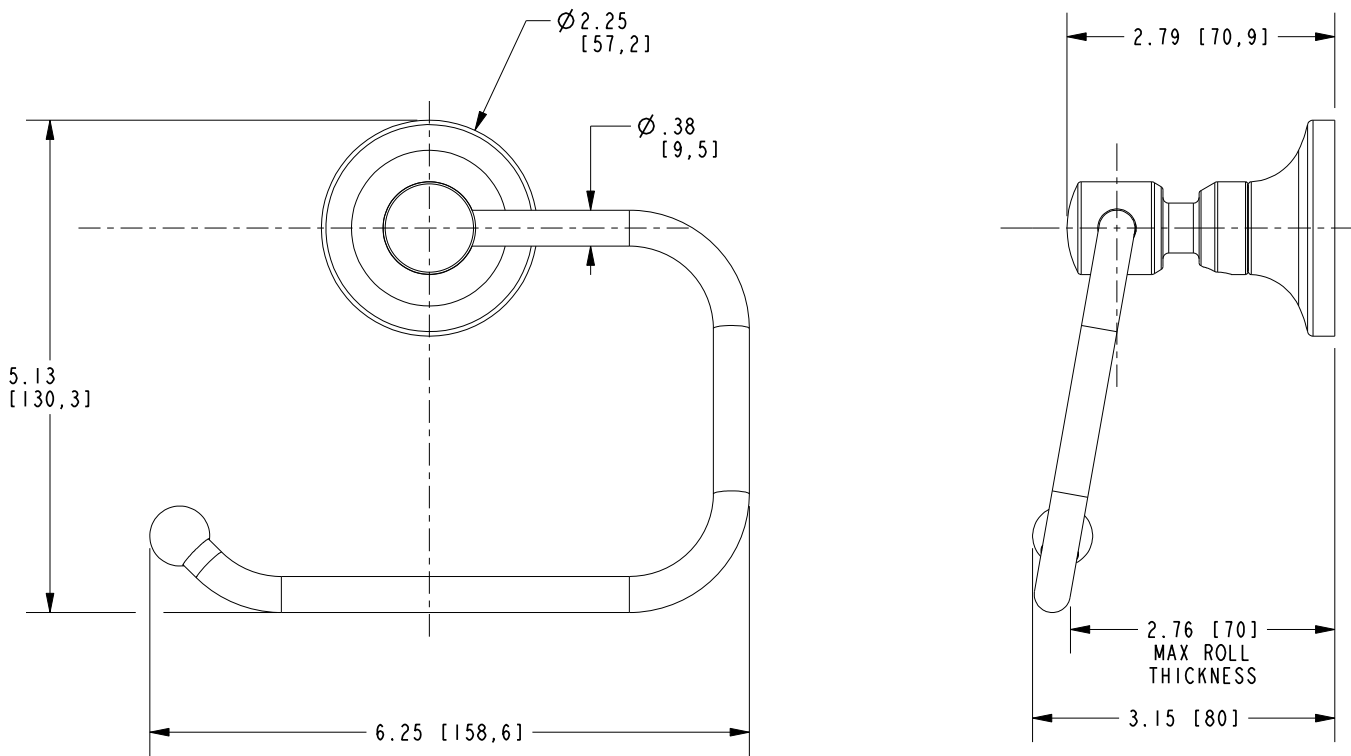

# 3250-1510

## PRODUCT DIMENSIONS *(Units are in inches)*

Product Dimensions are provided for reference only. For specific product installation guidelines, please reference the Installation Instructions of the product being installed.

TOILET TISSUE HOLDER

**3250-1510**

Page 2 of 2  
EN- 5029  
REV C

**NEWPORT BRASS**  
Flawless Beauty. From Faucet to Finish.

t: 949.417.5207 | [www.newportbrass.com](http://www.newportbrass.com)  
©2025 NewportBrass