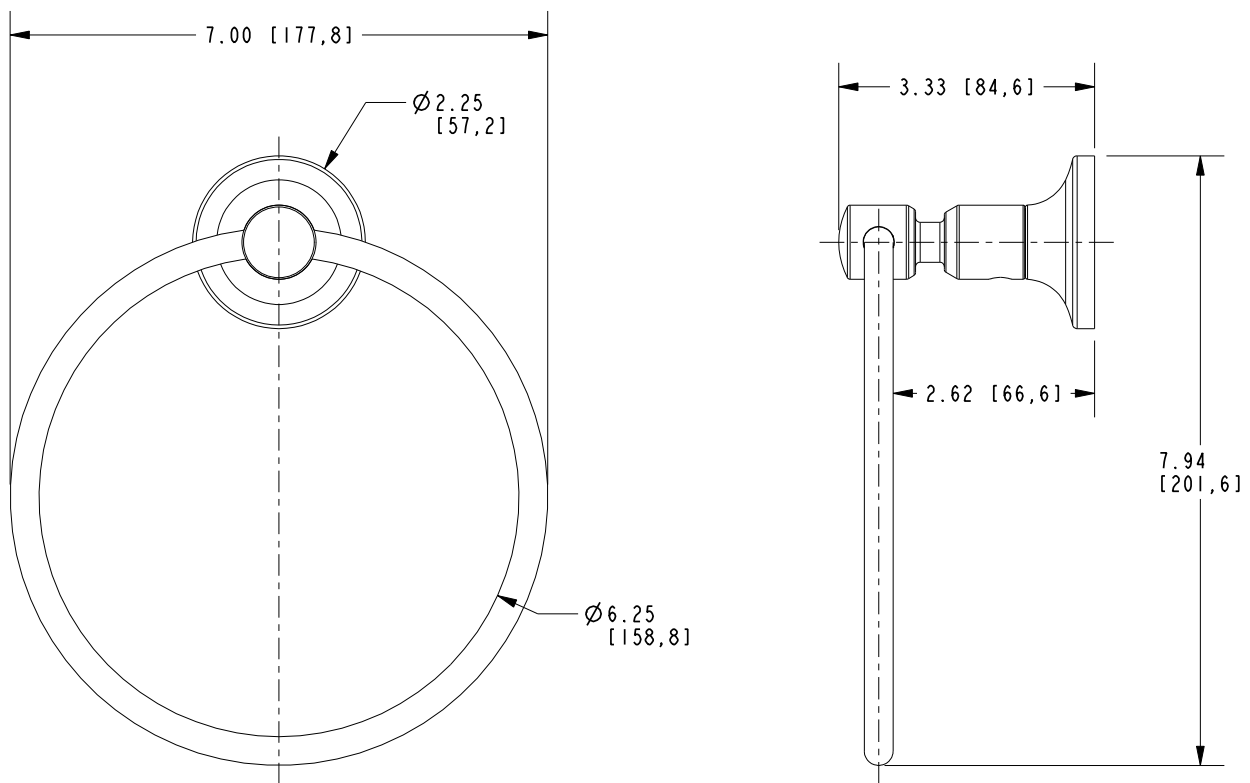

3250-1410

PRODUCT DIMENSIONS *(Units are in inches)*

Product Dimensions are provided for reference only. For specific product installation guidelines, please reference the Installation Instructions of the product being installed.

TOWEL RING
3250-1410

Page 2 of 2
EN- 5016
REV D

NEWPORT BRASS
Flawless Beauty. From Faucet to Finish.

t: 949.417.5207 | www.newportbrass.com
©2025 NewportBrass