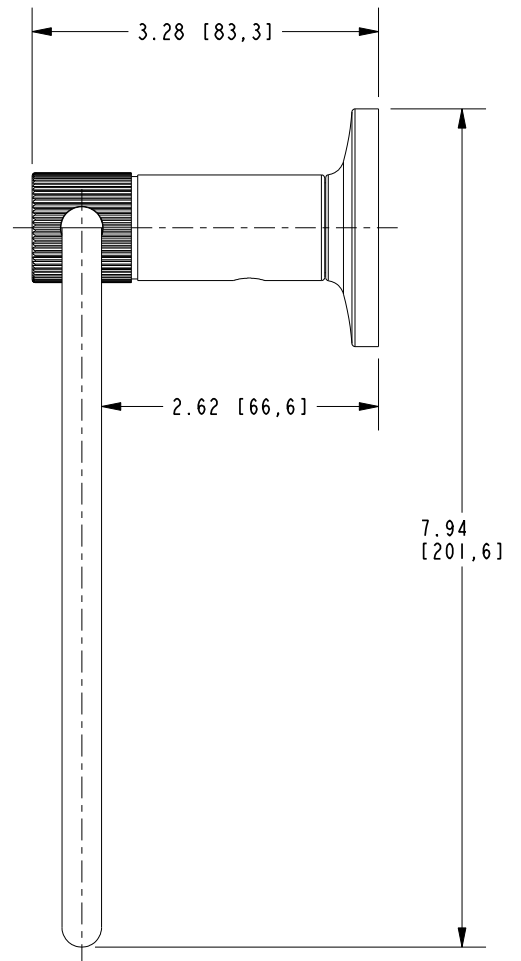

Features

Solid brass construction
Single-post, horizontal design with hanging, closed ring
Complements Pardees product series

3230-1410

Codes / Standards Compliance

Meets or exceeds the following at date of manufacture:

All applicable US Federal and State material regulations

3230-1410

PRODUCT DIMENSIONS *(Units are in inches)*

Product Dimensions are provided for reference only. For specific product installation guidelines, please reference the Installation Instructions of the product being installed.

TOWEL RING
3230-1410

Page 2 of 2
EN- 5016
REV D

NEWPORT BRASS
Flawless Beauty. From Faucet to Finish.

t: 949.417.5207 | www.newportbrass.com
©2025 NewportBrass