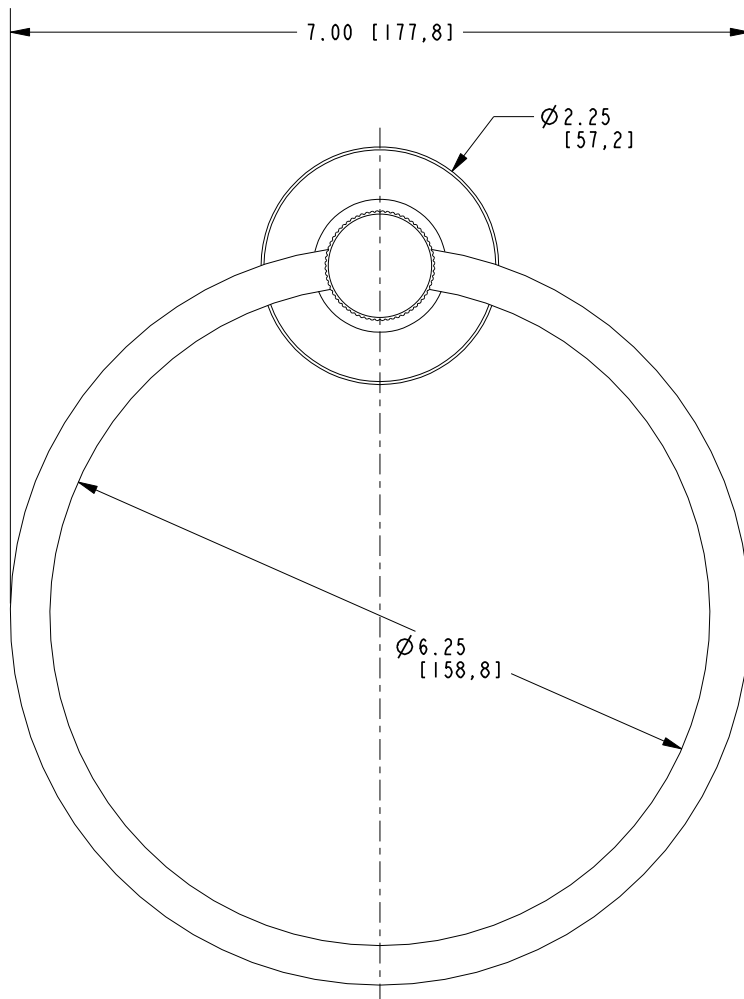

Features

Solid brass construction
Single-post, horizontal design with hanging, closed ring
Complements Pardees product series

3230-1410

Codes / Standards Compliance

Meets or exceeds the following at date of manufacture:

All applicable US Federal and State material regulations

3230-1410

PRODUCT DIMENSIONS *(Units are in inches)*

Product Dimensions are provided for reference only. For specific product installation guidelines, please reference the Installation Instructions of the product being installed.