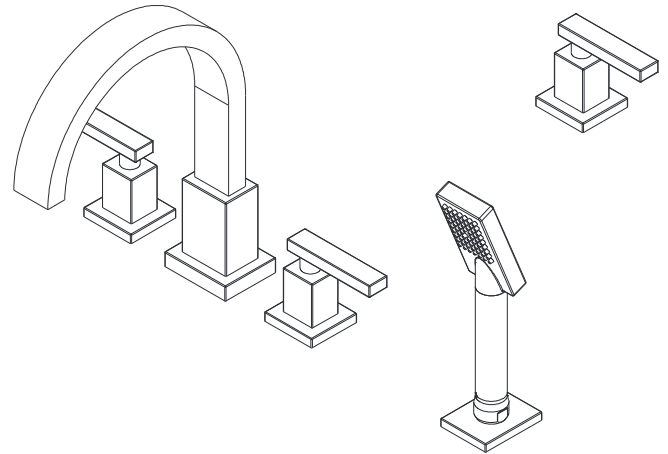

Features

- Solid brass construction
- ADA compliant contemporary lever handles
- 6-7/8" (17.5 cm) spout height at outlet
- 8" (20.3 cm) spout reach (c-c)
- Intended for use with Newport Brass rough valve kit (Required Accessory) which incorporates the following:
 - Brass valve bodies and quick-connect spout fitting
 - Quarter-turn washerless ceramic disc 3/4" valve cartridges
 - Diverter valve and hoses as needed for handshower

Roman Tub with Handshower Deck Trim

3-2047

Colors / Finishes

- 15: Polished Nickel
- 15A: Antique Nickel
- 26: Polished Chrome
- 10B: Oil Rubbed Bronze
- Other: Refer to the Newport Brass catalog for additional color/finish options.

Required Accessory:

Trim, above, and Rough Valve Kit, below, must both be specified.

Application	Roman Tub			Roman Tub with Handshower					
	Hot Valve	Cold Valve	Spout Quick-Connect Fitting	Hot Valve	Cold Valve	Spout Quick-Connect Fitting	Poly-Braided Hose	Handshower Diverter	H/S Flange Hardware
Inlet/Outlet Size	3/4"	3/4"	3/4"	3/4"	3/4"	3/4"	1/2"	3/4" / 1/2"	-
Part Number	<input type="checkbox"/> 1-665			<input type="checkbox"/> 1-666					
Image									

Product Specification:

Add "Color / Finish" suffix to Tub Deck Trim model number, below.

The Roman Tub with Handshower Deck Trim shall be made of solid brass construction. Roman Tub with Handshower Deck Trim shall incorporate ADA compliant contemporary lever handles. Product shall incorporate a 6-7/8" (17.5 cm) spout height at outlet and a 8" (20.3 cm) spout reach (c-c). Rough valve kit shall incorporate brass valve bodies with quarter-turn washerless ceramic disc 3/4" valve cartridges, a quick-connect spout fitting and a diverter valve with hoses as needed for handshower. Roman Tub with Handshower Deck Trim shall be Newport Brass Model 3-2047/____ and Newport Brass rough valve kit shall be 1-666.