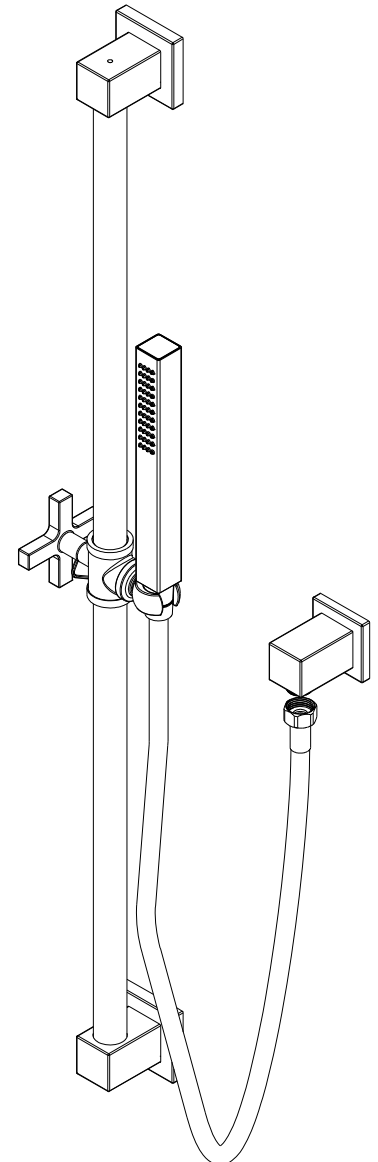

NEWPORT BATH

Features

Solid brass construction
Contemporary styling
Slide bar adjustment handle
Single function spray
Rubber nozzles with finished spray surface
1/2" NPT inlet elbow fitting
.65" x 3" (1.6 cm x 7.7 cm) spray are
1.8 GPM (6.8 LPM) Max

HANDSHOWER WITH SLIDEBAR SET

280T

Codes / Standards Compliance

Meets or exceeds the following at date of manufacture:

ASME A112.18.1/CSA B125.1-18
IAPMO/cUPC
IPC
Energy Policy Act of 1992
EPA WaterSense
California Energy Commission
ASME A112.18.3 (Back Flow)
All applicable US Federal and State material regulations

280T

PRODUCT DIMENSIONS *(Units are in inches)*

Product Dimensions are provided for reference only. For specific product installation guidelines, please reference the Installation Instructions of the product being installed.

HANDSHOWER WITH SLIDEBAR SET

280T

Page 2 of 2
EN- 5003-1
REV C

NEWPORT BRASS
Flawless Beauty. From Faucet to Finish.

t: 949.417.5207 | www.newportbrass.com
©2025 NewportBrass