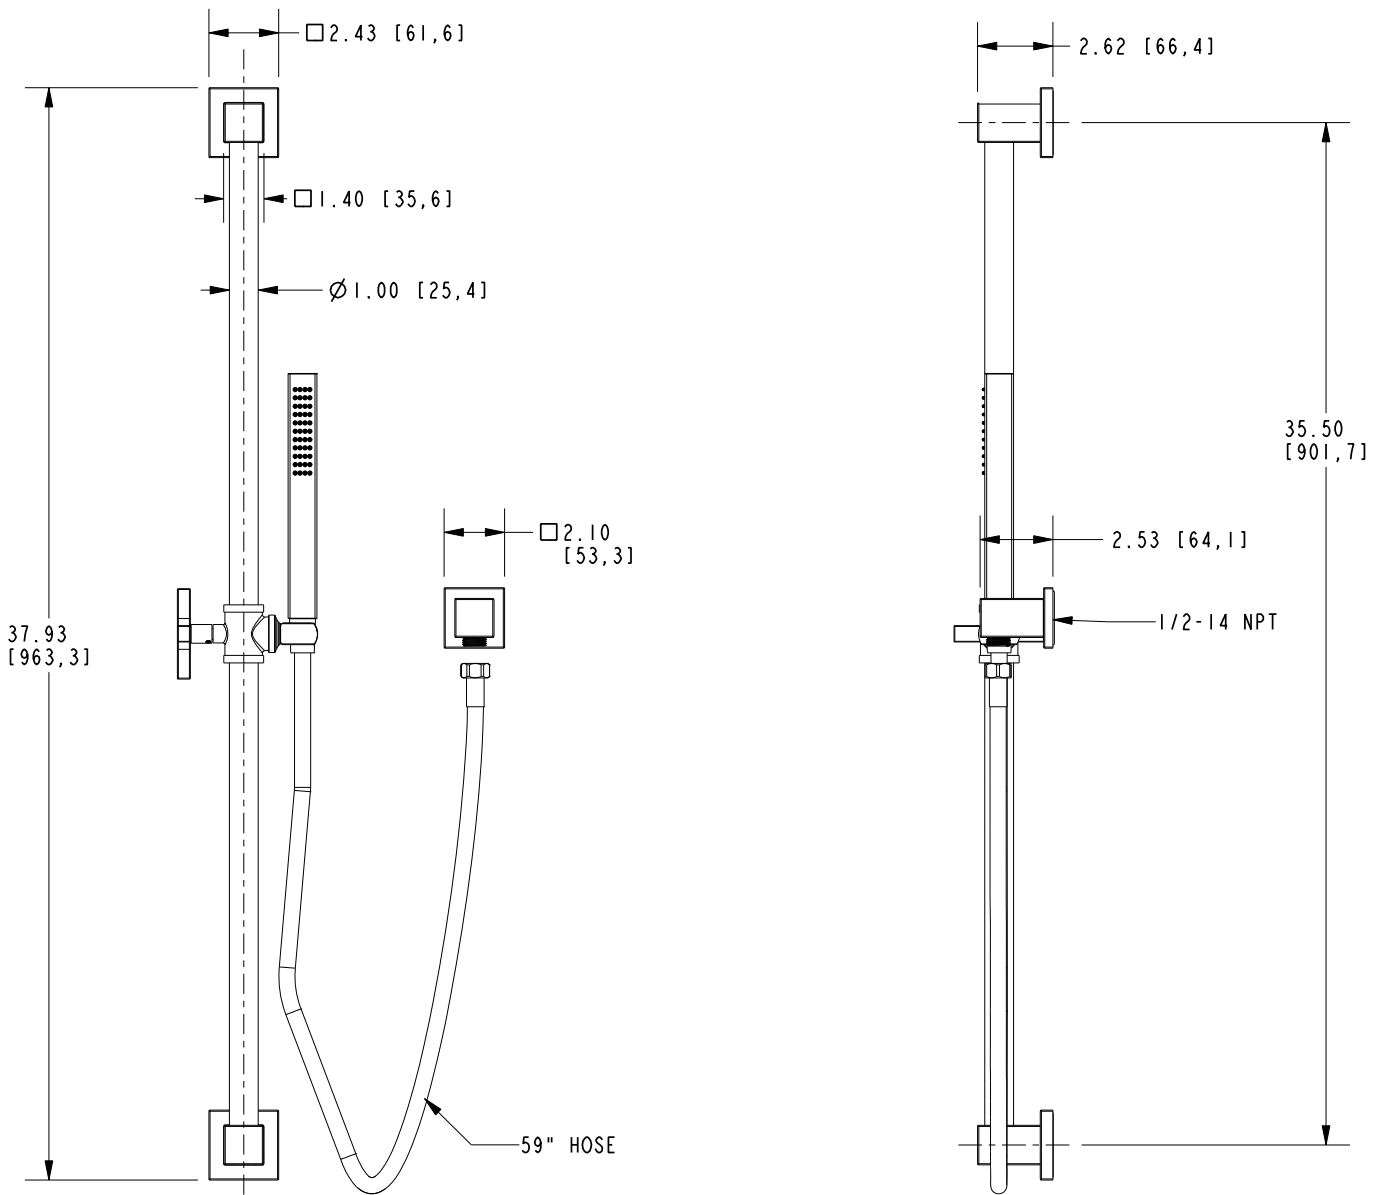

NEWPORT BATH

Features

Solid brass construction
Contemporary styling
Slide bar adjustment handle
Single function spray
Rubber nozzles with finished spray surface
1/2" NPT inlet elbow fitting
.65" x 3" (1.6 cm x 7.7 cm) spray are
1.8 GPM (6.8 LPM) Max

HANDSHOWER WITH SLIDEBAR SET

280T

Codes / Standards Compliance

Meets or exceeds the following at date of manufacture:

ASME A112.18.1/CSA B125.1-18
IAPMO/cUPC
IPC
Energy Policy Act of 1992
EPA WaterSense
California Energy Commission
ASME A112.18.3 (Back Flow)
All applicable US Federal and State material regulations

280T

PRODUCT DIMENSIONS *(Units are in inches)*

Product Dimensions are provided for reference only. For specific product installation guidelines, please reference the Installation Instructions of the product being installed.

HANDSHOWER WITH SLIDEBAR SET

280T

Page 2 of 2
EN- 5003-1
REV C

NEWPORT BRASS
Flawless Beauty. From Faucet to Finish.

t: 949.417.5207 | www.newportbrass.com
©2025 NewportBrass