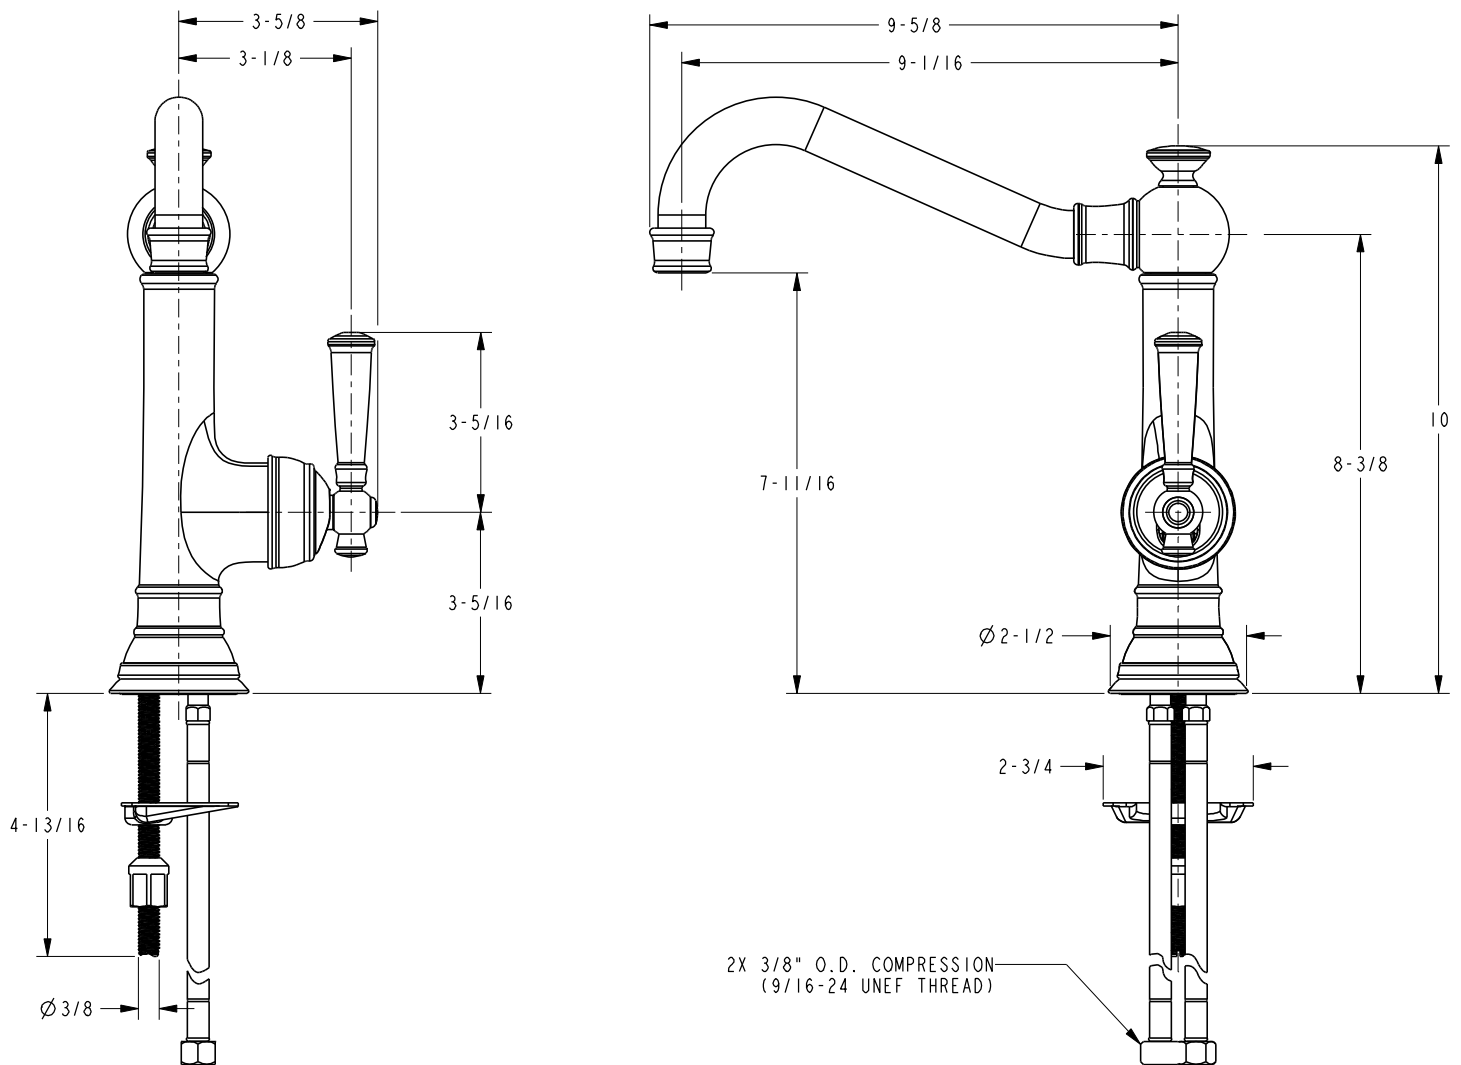

### Features

- Solid brass construction
- Euro-motion ceramic disc 35 mm valve cartridge
- Side-mounted ADA compliant lever handle
- Independent rotational and pivoting lever handle elements
- Swivel spout assembly
- 7-11/16" (19.5 cm) spout height at outlet
- 9-1/16" (23.0 cm) spout reach (c-c)
- For single hole configurations
- 1.8 gallons (6.8 liters) per minute maximum flow rate

### Product Specification:

Add "Color / Finish" suffix to Model number, below.

The Single-Handle Kitchen Faucet shall be made of solid brass construction. Faucet shall incorporate a swivel spout assembly and feature a Euro-motion ceramic disc 35 mm valve cartridge. Faucet shall have a 1.8 gallons (6.8 liters) per minute maximum flow rate. Product shall require a single hole for installation. Product shall incorporate a 7-11/16" (19.5 cm) spout height at outlet and a 9-1/16" (23.0 cm) spout reach (c-c). Faucet shall incorporate a side-mounted ADA lever handle having Independent rotational and pivoting elements. Single-Handle Kitchen Faucet shall be Newport Brass Model 2470-5303/\_\_\_\_ .

# 2470-5303

Product Dimensions (units are in inches)

Jacobean Single-Handle Kitchen Faucet  
**2470-5303**

page 2 of 2 spec\_2470-5303

**NEWPORT BRASS**  
Flawless Beauty. From Faucet to Finish.™

t: 949.417.5207 | www.newportbrass.com