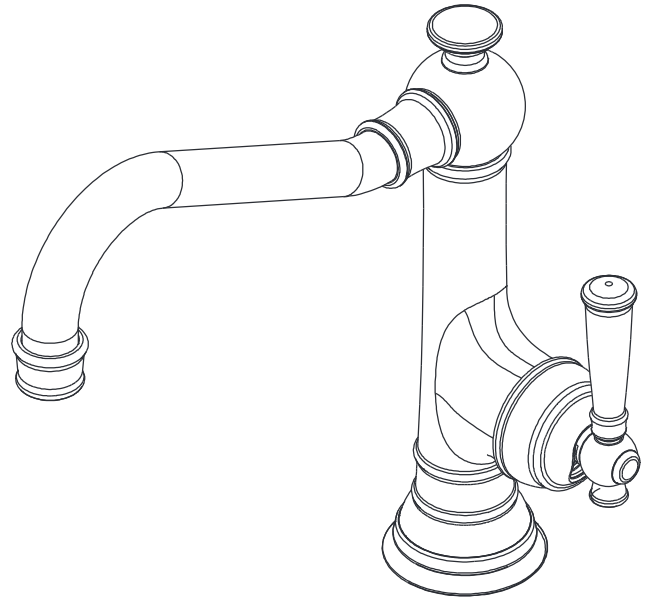

JACOBEEAN

Single-Handle Kitchen Faucet

2470-5303

Features

- Solid brass construction
- Euro-motion ceramic disc 35 mm valve cartridge
- Side-mounted ADA compliant lever handle
- Independent rotational and pivoting lever handle elements
- Swivel spout assembly
- 7-11/16" (19.5 cm) spout height at outlet
- 9-1/16" (23.0 cm) spout reach (c-c)
- For single hole configurations
- 1.8 gallons (6.8 liters) per minute maximum flow rate

Codes / Standards Compliance

Meets or exceeds the following at date of manufacture:

- ASME A112.18.1/CSA B125.1
- IAPMO/cUPC
- IPC
- NSF 61
- ADA
- ICC/ANSI A117.1
- Energy Policy Act of 1992
- All applicable US Federal and State material regulations

Colors / Finishes

- 10B: Oil Rubbed Bronze
- 15: Polished Nickel
- 15A: Antique Nickel
- 26: Polished Chrome
- Other: Refer to the Newport Brass catalog for additional color/finish options.

Specified Model

Model	Description	Colors / Finishes
2470-5303	Single-Handle Kitchen Faucet	☐ 10B ☐ 15 ☐ 15A ☐ 26 ☐ Other

Product Specification:

Add "Color / Finish" suffix to Model number, below.

The Single-Handle Kitchen Faucet shall be made of solid brass construction. Faucet shall incorporate a swivel spout assembly and feature a Euro-motion ceramic disc 35 mm valve cartridge. Faucet shall have a 1.8 gallons (6.8 liters) per minute maximum flow rate. Product shall require a single hole for installation. Product shall incorporate a 7-11/16" (19.5 cm) spout height at outlet and a 9-1/16" (23.0 cm) spout reach (c-c). Faucet shall incorporate a side-mounted ADA lever handle having Independent rotational and pivoting elements. Single-Handle Kitchen Faucet shall be Newport Brass Model 2470-5303/____ .