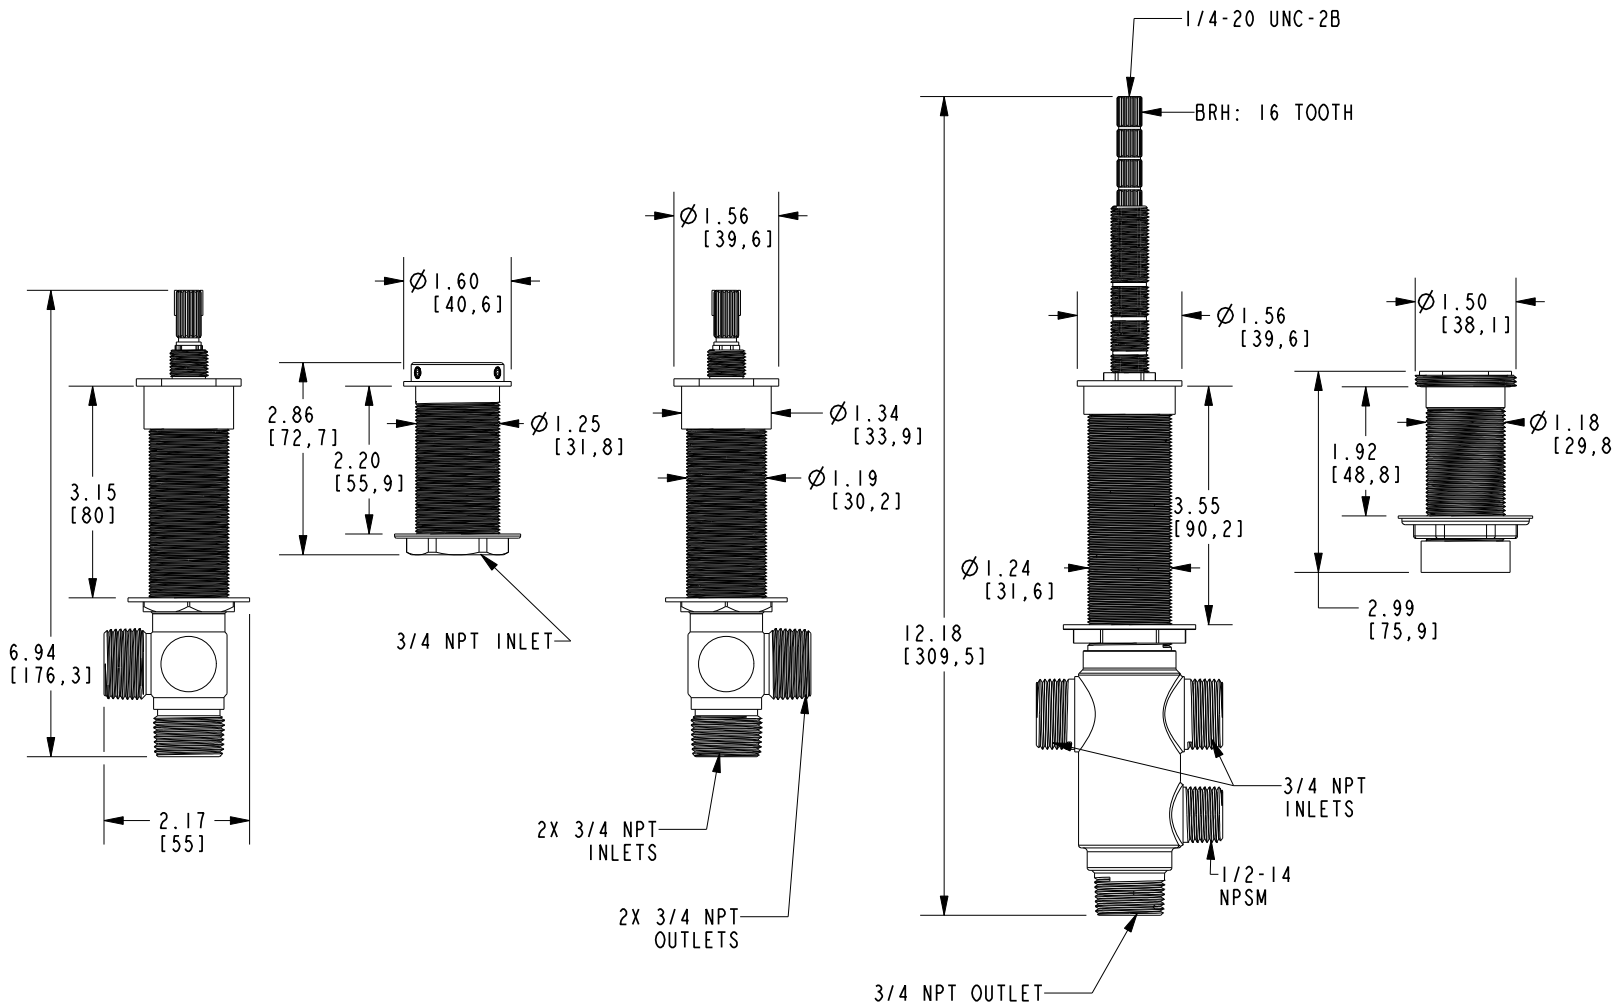

NEWPORT BATH

Features

Solid brass construction
3/4" NPT connections
Quarter-turn washerless ceramic disc 3/4" valve cartridges
Quick Conect Deck Spout Adapter
Diverter valve and hoses as needed for handshower
Requires Newport Brass Deck Mount Tub Trim (sold-separately)

DECK TUB ROUGH VALVE

1-698

Codes / Standards Compliance

Meets or exceeds the following at date of manufacture:

ASME A112.18.1/CSA B125.1-18
IAPMO/cUPC
IPC
California Energy Commission
All applicable US Federal and State material regulations

1-698

PRODUCT DIMENSIONS *(Units are in inches)*

Product Dimensions are provided for reference only. For specific product installation guidelines, please reference the Installation Instructions of the product being installed.

DECK TUB ROUGH VALVE

1-698

Page 2 of 2
EN- 5038
REV D

NEWPORT BRASS
Flawless Beauty. From Faucet to Finish.

t: 949.417.5207 | www.newportbrass.com
©2025 NewportBrass