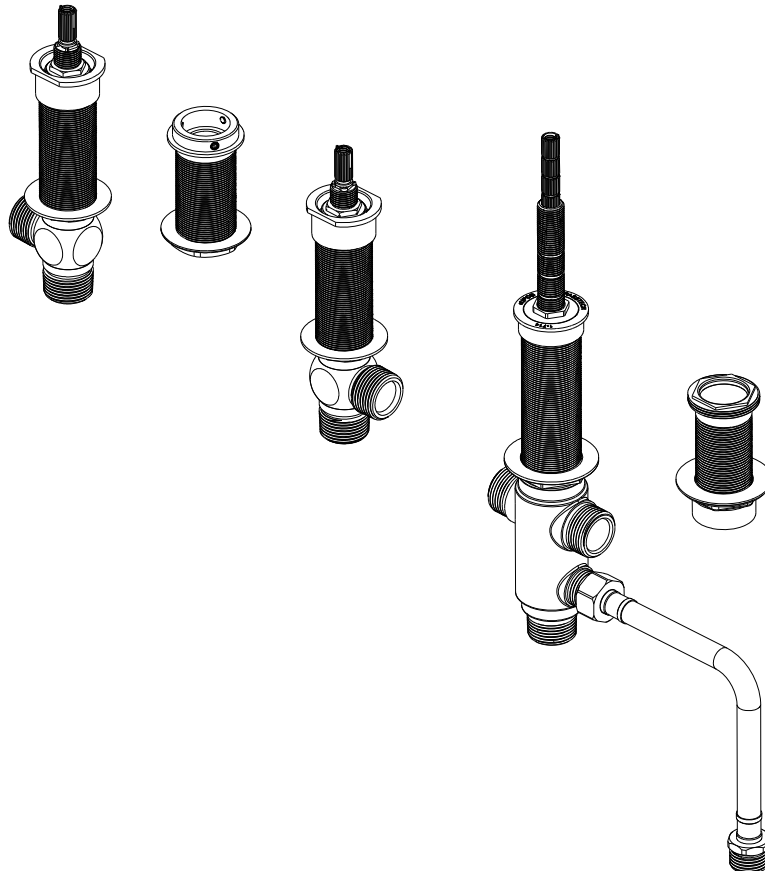

NEWPORT BATH

Features

Solid brass construction
3/4" NPT connections
Quarter-turn washerless ceramic disc 3/4" valve cartridges
Quick Conect Deck Spout Adapter
Diverter valve and hoses as needed for handshower
Requires Newport Brass Deck Mount Tub Trim (sold-separately)

DECK TUB ROUGH VALVE

1-698

Codes / Standards Compliance

Meets or exceeds the following at date of manufacture:

ASME A112.18.1/CSA B125.1-18
IAPMO/cUPC
IPC
California Energy Commission
All applicable US Federal and State material regulations

1-698

PRODUCT DIMENSIONS *(Units are in inches)*

Product Dimensions are provided for reference only. For specific product installation guidelines, please reference the Installation Instructions of the product being installed.

DECK TUB ROUGH VALVE

1-698

Page 2 of 2
EN- 5038
REV D

NEWPORT BRASS
Flawless Beauty. From Faucet to Finish.

t: 949.417.5207 | www.newportbrass.com
©2025 NewportBrass