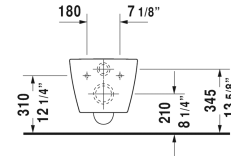

Toilet wall-mounted Compact Duravit Rimless® # 253009..00

| < 14 5/8" Inch > |

Toilet wall-mounted Compact Duravit Rimless®	Dimension	Weight	Order number
rimless, washdown model, Durafix included, cUPC listed			
Colors			
00 White 20 HygieneGlaze (an antibacterial ceramic glaze that provides almost indefinite effectiveness)			
Variant			
♠ cUPC listed, rimless, 1.2 gal, washdown model	14 5/8" x 18 7/8" Inch	52 lb	253009..00
Sanitary ceramics with the special WonderGliss surface finish will remain clean and attractive-looking for a long time to come. When ordering WonderGliss please add a "1" as eleventh digit to the model number.			
Fixing for wall-mounted bidet and wall-mounted toilet	Ø 1/2" x 7 1/8" Inch	0.4 lb	006500
Noise reduction gasket for wall-mounted toilet		0.7 lb	005064
Geberit in-wall tank and carrier width 19 3/4", depth 5 1/2" height (adjustable) 43" - 47"	19 3/4" x 5 1/2" Inch	38 lb	111335
Dual Flush Actuator Sigma 01 white	9 5/8" x 6 1/2" Inch		115770

All drawings contain the necessary measurements which are subject to standard tolerances. They are stated in inch & mm and are non-binding. Exact measurements, in particular for customized installation scenarios, can only be taken from the finished ceramic piece.