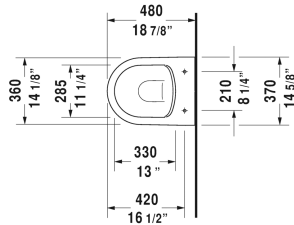

Toilet wall-mounted Compact Duravit Rimless® # 253009..00

| < 14 5/8" Inch > |

Toilet wall-mounted Compact Duravit Rimless®	Dimension	Weight	Order number
rimless, washdown model, Durafix included, cUPC listed			
Colors			
00 White 20 HygieneGlaze (an antibacterial ceramic glaze that provides almost indefinite effectiveness)			
Variant			
♠ cUPC listed, rimless, 1.2 gal, washdown model	14 5/8" x 18 7/8" Inch	52 lb	253009..00
Sanitary ceramics with the special WonderGliss surface finish will remain clean and attractive-looking for a long time to come. When ordering WonderGliss please add a "1" as eleventh digit to the model number.			
Fixing for wall-mounted bidet and wall-mounted toilet	Ø 1/2" x 7 1/8" Inch	0.4 lb	006500
Noise reduction gasket for wall-mounted toilet		0.7 lb	005064
Geberit in-wall tank and carrier width 19 3/4", depth 5 1/2" height (adjustable) 43" - 47"	19 3/4" x 5 1/2" Inch	38 lb	111335
Dual Flush Actuator Sigma 01 white	9 5/8" x 6 1/2" Inch		115770

All drawings contain the necessary measurements which are subject to standard tolerances. They are stated in inch & mm and are non-binding. Exact measurements, in particular for customized installation scenarios, can only be taken from the finished ceramic piece.