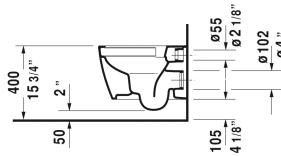

Toilet wall-mounted Compact Duravit Rimless® # 253009..00

| < 14 5/8" Inch > |

Toilet wall-mounted Compact Duravit Rimless®	Dimension	Weight	Order number
rimless, washdown model, Durafix included, cUPC listed			
Colors			
00 White 20 HygieneGlaze (an antibacterial ceramic glaze that provides almost indefinite effectiveness)			
Variant			
♠ cUPC listed, rimless, 1.2 gal, washdown model	14 5/8" x 18 7/8" Inch	52 lb	253009..00
Sanitary ceramics with the special WonderGliss surface finish will remain clean and attractive-looking for a long time to come. When ordering WonderGliss please add a "1" as eleventh digit to the model number.			
Fixing for wall-mounted bidet and wall-mounted toilet	Ø 1/2" x 7 1/8" Inch	0.4 lb	006500
Noise reduction gasket for wall-mounted toilet		0.7 lb	005064
Geberit in-wall tank and carrier width 19 3/4", depth 5 1/2" height (adjustable) 43" - 47"	19 3/4" x 5 1/2" Inch	38 lb	111335
Dual Flush Actuator Sigma 01 white	9 5/8" x 6 1/2" Inch		115770

All drawings contain the necessary measurements which are subject to standard tolerances. They are stated in inch & mm and are non-binding. Exact measurements, in particular for customized installation scenarios, can only be taken from the finished ceramic piece.