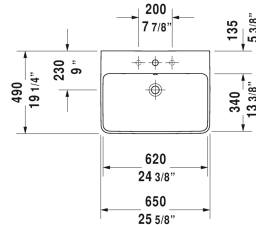

Washbasin # 233565..00 / 233565..30

|< 25 5/8" Inch >|

Washbasin	Dimension	Weight	Order number
with overflow, with tap platform, fixings included, 25 5/8" Inch			
Colors			
00 White			
Variant			
● fixings included, with tap platform, with overflow	25 5/8" x 19 1/4" Inch	42.8 lb	233565..00
●●● fixings included, with tap platform, with overflow	25 5/8" x 19 1/4" Inch	42.8 lb	233565..30
Sanitary ceramics with the special WonderGliss surface finish will remain clean and attractive-looking for a long time to come. When ordering WonderGliss please add a "1" as eleventh digit to the model number.			
Pedestal	6 7/8" x 8 1/4" Inch	34 lb	085839
Siphon cover	6 3/4" x 11 3/4" Inch	15.4 lb	085840

All drawings contain the necessary measurements which are subject to standard tolerances. They are stated in inch & mm and are non-binding. Exact measurements, in particular for customized installation scenarios, can only be taken from the finished ceramic piece.