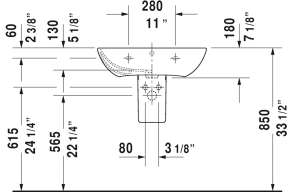

Washbasin # 233565..00 / 233565..30

|< 25 5/8" Inch >|

Washbasin	Dimension	Weight	Order number
with overflow, with tap platform, fixings included, 25 5/8" Inch			
Colors			
00 White			
Variant			
● fixings included, with tap platform, with overflow	25 5/8" x 19 1/4" Inch	42.8 lb	233565..00
●●● fixings included, with tap platform, with overflow	25 5/8" x 19 1/4" Inch	42.8 lb	233565..30
Sanitary ceramics with the special WonderGliss surface finish will remain clean and attractive-looking for a long time to come. When ordering WonderGliss please add a "1" as eleventh digit to the model number.			
Pedestal	6 7/8" x 8 1/4" Inch	34 lb	085839
Siphon cover	6 3/4" x 11 3/4" Inch	15.4 lb	085840

All drawings contain the necessary measurements which are subject to standard tolerances. They are stated in inch & mm and are non-binding. Exact measurements, in particular for customized installation scenarios, can only be taken from the finished ceramic piece.