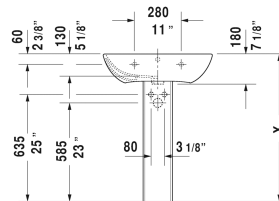

Washbasin # 233565..00 / 233565..30

|< 25 5/8" Inch >|

Washbasin	Dimension	Weight	Order number
with overflow, with tap platform, fixings included, 25 5/8" Inch			
Colors			
00 White			
Variant			
● fixings included, with tap platform, with overflow	25 5/8" x 19 1/4" Inch	42.8 lb	233565..00
●●● fixings included, with tap platform, with overflow	25 5/8" x 19 1/4" Inch	42.8 lb	233565..30
Sanitary ceramics with the special WonderGliss surface finish will remain clean and attractive-looking for a long time to come. When ordering WonderGliss please add a "1" as eleventh digit to the model number.			
Pedestal	6 7/8" x 8 1/4" Inch	34 lb	085839
Siphon cover	6 3/4" x 11 3/4" Inch	15.4 lb	085840

All drawings contain the necessary measurements which are subject to standard tolerances. They are stated in inch & mm and are non-binding. Exact measurements, in particular for customized installation scenarios, can only be taken from the finished ceramic piece.