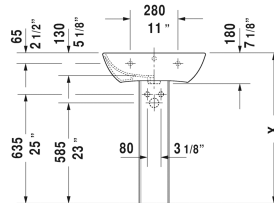

Washbasin # 233560..00 / 233560..30

|< 23 5/8" Inch >|

Washbasin	Dimension	Weight	Order number
with overflow, with tap platform, fixings included, 23 5/8" Inch			
Colors			
00 White			
Variant			
● with overflow, fixings included, with tap platform	23 5/8" x 18 1/8" Inch	37.7 lb	233560..00
●●● with overflow, fixings included, with tap platform	23 5/8" x 18 1/8" Inch	37.7 lb	233560..30
Sanitary ceramics with the special WonderGliss surface finish will remain clean and attractive-looking for a long time to come. When ordering WonderGliss please add a "1" as eleventh digit to the model number.			
Pedestal	6 7/8" x 8 1/4" Inch	34 lb	085839
Siphon cover	6 3/4" x 11 3/4" Inch	15.4 lb	085840

All drawings contain the necessary measurements which are subject to standard tolerances. They are stated in inch & mm and are non-binding. Exact measurements, in particular for customized installation scenarios, can only be taken from the finished ceramic piece.