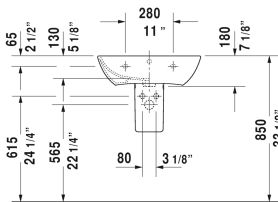

Washbasin # 233560..00 / 233560..30

|< 23 5/8" Inch >|

Washbasin	Dimension	Weight	Order number
with overflow, with tap platform, fixings included, 23 5/8" Inch			
Colors			
00 White			
Variant			
● with overflow, fixings included, with tap platform	23 5/8" x 18 1/8" Inch	37.7 lb	233560..00
●●● with overflow, fixings included, with tap platform	23 5/8" x 18 1/8" Inch	37.7 lb	233560..30
Sanitary ceramics with the special WonderGliss surface finish will remain clean and attractive-looking for a long time to come. When ordering WonderGliss please add a "1" as eleventh digit to the model number.			
Pedestal	6 7/8" x 8 1/4" Inch	34 lb	085839
Siphon cover	6 3/4" x 11 3/4" Inch	15.4 lb	085840

All drawings contain the necessary measurements which are subject to standard tolerances. They are stated in inch & mm and are non-binding. Exact measurements, in particular for customized installation scenarios, can only be taken from the finished ceramic piece.