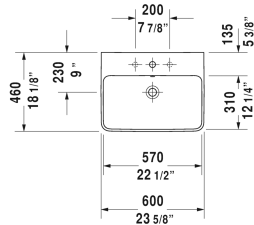

Washbasin # 233560..00 / 233560..30

|< 23 5/8" Inch >|

Washbasin	Dimension	Weight	Order number
with overflow, with tap platform, fixings included, 23 5/8" Inch			
Colors			
00 White			
Variant			
● with overflow, fixings included, with tap platform	23 5/8" x 18 1/8" Inch	37.7 lb	233560..00
●●● with overflow, fixings included, with tap platform	23 5/8" x 18 1/8" Inch	37.7 lb	233560..30
Sanitary ceramics with the special WonderGliss surface finish will remain clean and attractive-looking for a long time to come. When ordering WonderGliss please add a "1" as eleventh digit to the model number.			
Pedestal	6 7/8" x 8 1/4" Inch	34 lb	085839
Siphon cover	6 3/4" x 11 3/4" Inch	15.4 lb	085840

All drawings contain the necessary measurements which are subject to standard tolerances. They are stated in inch & mm and are non-binding. Exact measurements, in particular for customized installation scenarios, can only be taken from the finished ceramic piece.