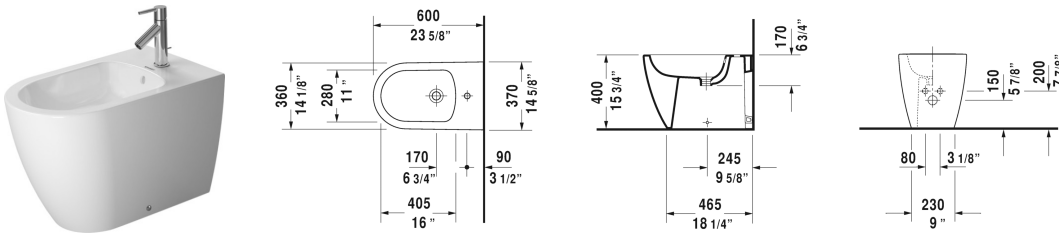

**Bidet floor standing # 228910..00**

|< 14 5/8" Inch >|

Bidet floor standing	Dimension	Weight	Order number
back-to-wall, with overflow, with tap platform, fixings included			
<b>Colors</b>			
00 White			
<b>Variant</b>			
with tap platform, fixings included, with overflow, back-to-wall	14 5/8" x 23 5/8" Inch	55.1 lb	228910..00
Siphon for bidet with extended outlet pipe	1 1/4" x 19 3/4" Inch	1.3 lb	005027

All drawings contain the necessary measurements which are subject to standard tolerances. They are stated in inch & mm and are non-binding. Exact measurements, in particular for customized installation scenarios, can only be taken from the finished ceramic piece.