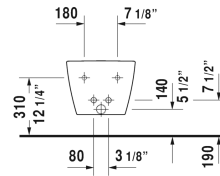

Bidet wall-mounted # 228815..00

| < 14 3/8" Inch > |

Bidet wall-mounted	Dimension	Weight	Order number
with overflow, with tap platform, Durafix included			
Colors			
00 White			
Variant			
with tap platform, with overflow	14 3/8" x 22 1/2" Inch	46.3 lb	228815..00
Sanitary ceramics with the special WonderGliss surface finish will remain clean and attractive-looking for a long time to come. When ordering WonderGliss please add a "1" as eleventh digit to the model number.			
Fixing for wall-mounted bidet and wall-mounted toilet	Ø 1/2" x 7 1/8" Inch	0.4 lb	006500
Siphon for bidet with extended outlet pipe	1 1/4" x 19 3/4" Inch	1.3 lb	005027

All drawings contain the necessary measurements which are subject to standard tolerances. They are stated in inch & mm and are non-binding. Exact measurements, in particular for customized installation scenarios, can only be taken from the finished ceramic piece.