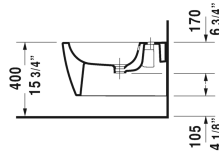

Bidet wall-mounted # 228815..00

| < 14 3/8" Inch > |

Bidet wall-mounted	Dimension	Weight	Order number
with overflow, with tap platform, Durafix included			
Colors			
00 White			
Variant			
with tap platform, with overflow	14 3/8" x 22 1/2" Inch	46.3 lb	228815..00
Sanitary ceramics with the special WonderGliss surface finish will remain clean and attractive-looking for a long time to come. When ordering WonderGliss please add a "1" as eleventh digit to the model number.			
Fixing for wall-mounted bidet and wall-mounted toilet	Ø 1/2" x 7 1/8" Inch	0.4 lb	006500
Siphon for bidet with extended outlet pipe	1 1/4" x 19 3/4" Inch	1.3 lb	005027

All drawings contain the necessary measurements which are subject to standard tolerances. They are stated in inch & mm and are non-binding. Exact measurements, in particular for customized installation scenarios, can only be taken from the finished ceramic piece.