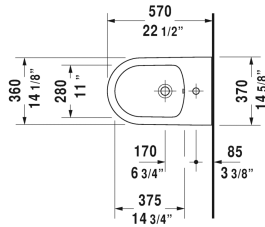

Bidet wall-mounted # 228815..00

| < 14 3/8" Inch > |

Bidet wall-mounted	Dimension	Weight	Order number
with overflow, with tap platform, Durafix included			
Colors			
00 White			
Variant			
with tap platform, with overflow	14 3/8" x 22 1/2" Inch	46.3 lb	228815..00
Sanitary ceramics with the special WonderGliss surface finish will remain clean and attractive-looking for a long time to come. When ordering WonderGliss please add a "1" as eleventh digit to the model number.			
Fixing for wall-mounted bidet and wall-mounted toilet	Ø 1/2" x 7 1/8" Inch	0.4 lb	006500
Siphon for bidet with extended outlet pipe	1 1/4" x 19 3/4" Inch	1.3 lb	005027

All drawings contain the necessary measurements which are subject to standard tolerances. They are stated in inch & mm and are non-binding. Exact measurements, in particular for customized installation scenarios, can only be taken from the finished ceramic piece.