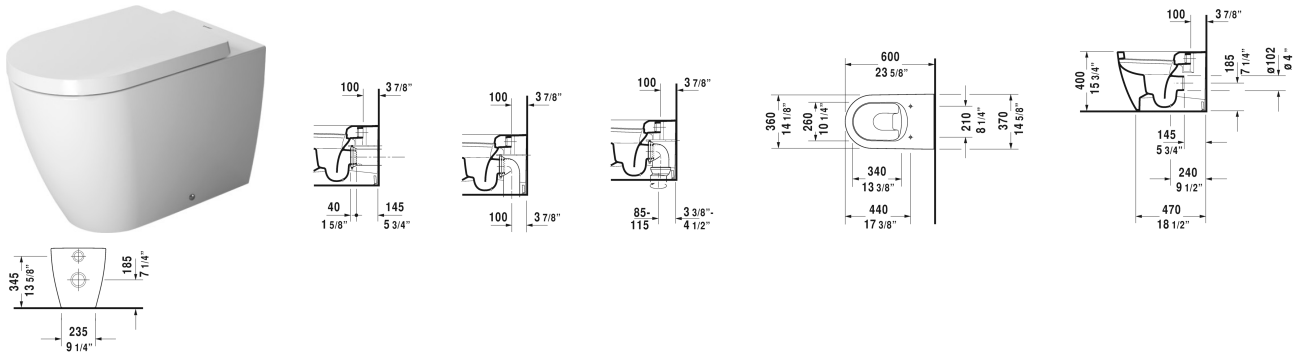

Toilet floor standing # 216909..92

| < 14 5/8" Inch > |

Toilet floor standing	Dimension	Weight	Order number
back-to-wall, washdown model, fixings included, horizontal outlet			
Colors			
00 White			
Variant			
<ul style="list-style-type: none"> horizontal outlet, washdown model, fixings included, back-to-wall, 1.6/0.8 gpf 	14 5/8" x 23 5/8" Inch	63.9 lb	216909..92
Sanitary ceramics with the special WonderGliss surface finish will remain clean and attractive-looking for a long time to come. When ordering WonderGliss please add a "1" as eleventh digit to the model number.			
Toilet seat and cover hinges stainless steel, without slow close		4.6 lb	002001
Toilet seat and cover removable, hinges stainless steel, with slow close		4.6 lb	002009

All drawings contain the necessary measurements which are subject to standard tolerances. They are stated in inch & mm and are non-binding. Exact measurements, in particular for customized installation scenarios, can only be taken from the finished ceramic piece.