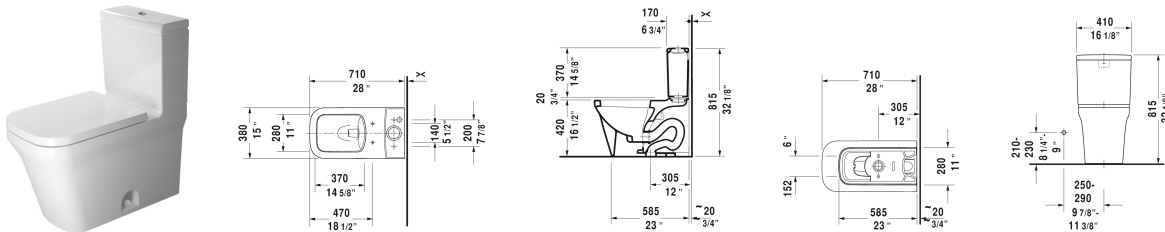

Two-Piece toilet # 216801..00 / 216801..85

< 15" Inch >

Two-Piece toilet	Dimension	Weight	Order number
(without cistern), US-version toilet, syphonic, 12" rough-in, vertical outlet			
Colors			
00 White			
Variant			
♦ syphonic, vertical outlet, 12" rough-in, US-version toilet, 1.32/0.92 gpf	15" x 28" Inch	101 lb	216801..00
♦ 12" rough-in, US-version toilet, 1.28 gpf, syphonic, vertical outlet	15" x 28" Inch	101 lb	216801..85
Sanitary ceramics with the special WonderGliss surface finish will remain clean and attractive-looking for a long time to come. When ordering WonderGliss please add a "1" as eleventh digit to the model number.			
Cistern for bottom left supply	16 1/8" x 6 3/4" Inch	28 lb	093720
Toilet seat and cover elongated, hinges stainless steel, without slow close		5.1 lb	002051
Toilet seat and cover removable, elongated, hinges stainless steel, with slow close		5.1 lb	002059
Mounting set for One-piece and Two-piece toilets, 1/2", US-version		1.1 lb	001417

All drawings contain the necessary measurements which are subject to standard tolerances. They are stated in inch & mm and are non-binding. Exact measurements, in particular for customized installation scenarios, can only be taken from the finished ceramic piece.