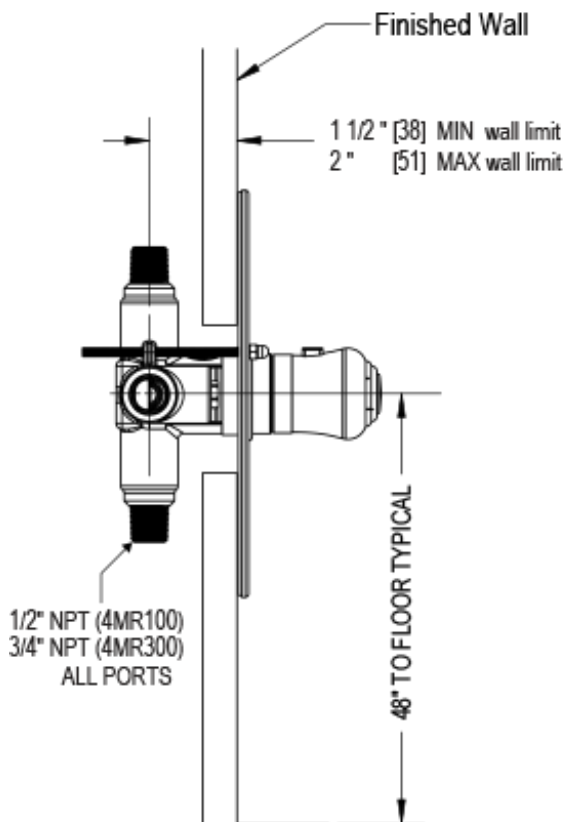

2SJSLCHABM Specifications

TEMPERATURE CONTROL VALVE WITH STOPS TRIM ONLY

THREE WAY DIVERTER WITH SHUT-OFFS IN BETWEEN FUNCTIONS TRIM ONLY