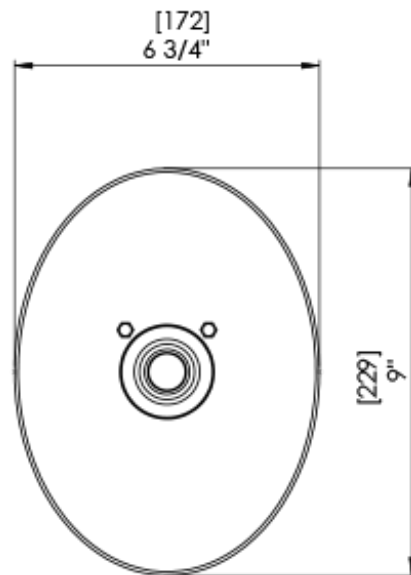

2SJSLCHABM Specifications

TEMPERATURE CONTROL VALVE WITH STOPS TRIM ONLY

THREE WAY DIVERTER WITH SHUT-OFFS IN BETWEEN FUNCTIONS TRIM ONLY