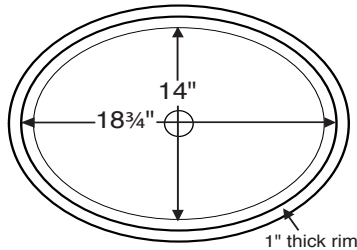

About Continuum sink:

- Designed by Matthew Quinn, Continuum is a semi-recessed sink that utilizes the countertop hole cut-out inside the sink bowl.
- This design enables the striations of the counter material to visually continue through the sink, as shown in the photos below.

Top View