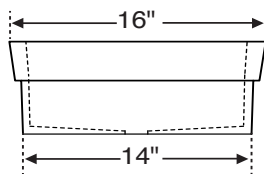

Provided template ships with sink.
Always measure sink on-site to ensure cut-out accuracy.

Sink Options and Pricing

Part #: MTCS742 **$1,440**

Standard Color White, matte finish
Biscuit Color Upgrade (SSBISNK) **$125** matte finish
Additional material colors available for projects only. Please call MTI.

Hand-Polished Deep Gloss Finish Upcharge (SSGLOSSSNK2) **$555**
For White or Biscuit

Exterior Color $340 (SSCOLSG) Gloss (SSCOLSM) Matte
Must specify color code:
Sapphire Blue (SB), Blue Lagoon (BL), Terracotta (TC),
Onyx (OX), Stratus Gray (TG), Stormgray (SG)

Quick Ship (QSPRI3) **$255** reduces lead time
Please call for availability.

Options and Accessories

Drain Kits

Finger Touch Drain Without Overflow

Chrome (DKFGCN) **$185**, Brushed Nickel (DKFGBNN) **$190**

Grid Drain Without Overflow

Chrome (DKGDCN) **$115**, Brushed Nickel (DKGDBNN) **$180**

Fixed Drain Without Overflow

Chrome (DKFDC) **$300**

ORDERING AND INSTALLATION

- 1.5" drain opening
- Provided template ships with sink. Always measure sink on-site to ensure cut-out accuracy.
- One-piece construction using Engineered SculptureStone® (ESS) material
- Non-porous, stain-, mold- and mildew-resistant.
- Material is approximately 70% organic
- Five-Year Limited Residential Warranty

IMPORTANT ORDERING AND INSTALLATION INFORMATION

- Top 2" sink rim designed to rest on counter.
- Sink may be used with or without countertop cut-out. Note: countertop material is not included.
- Provided adjustable leveling feet support the cut-out in the sink bowl and are included with sink as shown to the right.